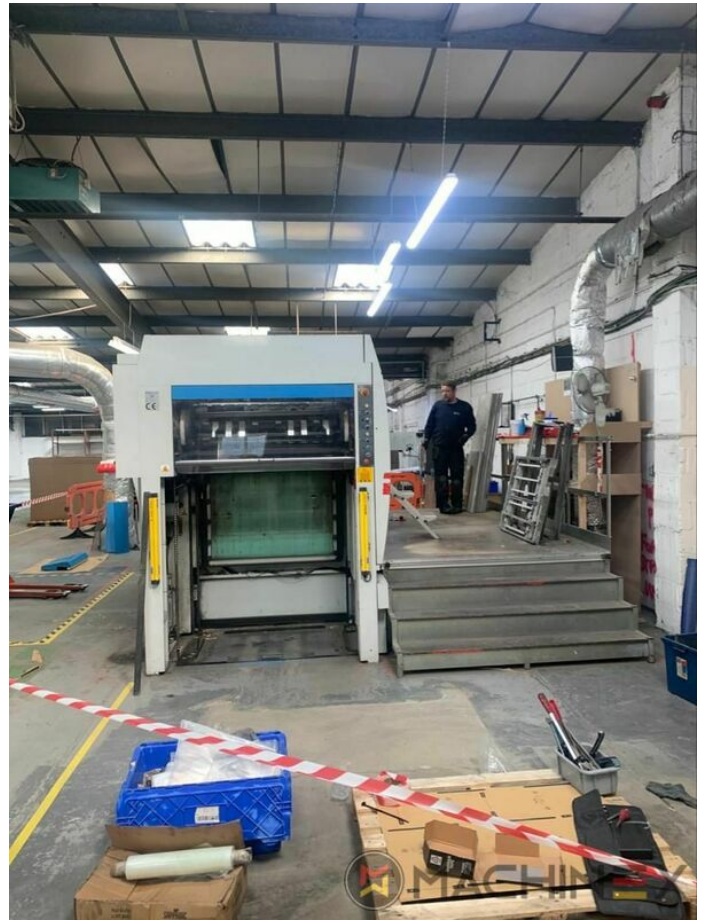

SPAIN | GERMANY | USA | ITALY | TURKEY | CHINA | BRAZIL | MEXICO | PERU

+34 682 639 187

info@machinex.com