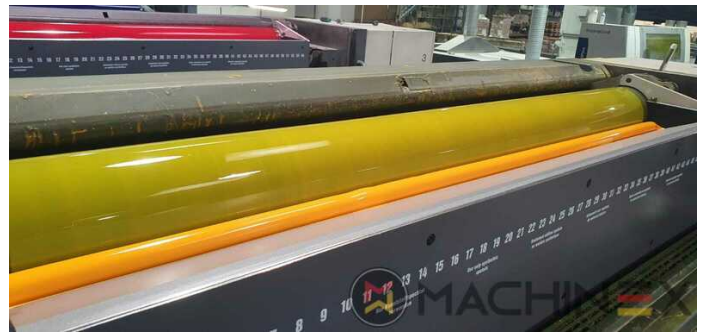

SPAIN | GERMANY | USA | ITALY | TURKEY | CHINA | BRAZIL | MEXICO | PERU

+34 682 639 187

info@machinex.com