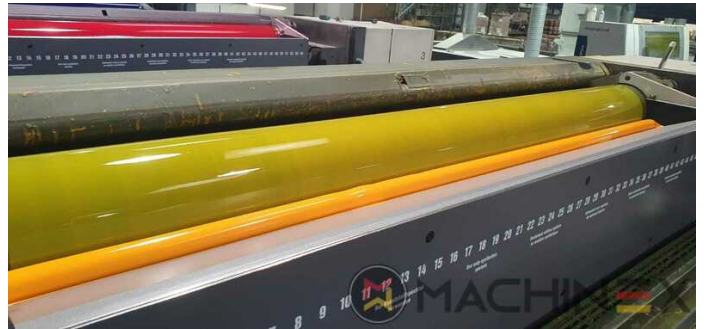

SPAIN | GERMANY | USA | ITALY | TURKEY | CHINA | BRAZIL | MEXICO | PERU

+34 682 639 187

info@machinex.com