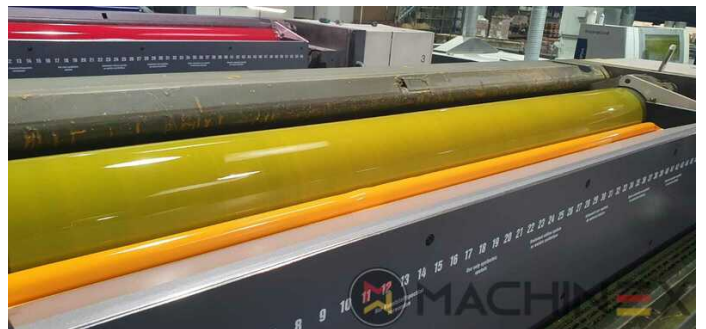

SPAIN | GERMANY | USA | ITALY | TURKEY | CHINA | BRAZIL | MEXICO | PERU

+34 682 639 187

info@machinex.com