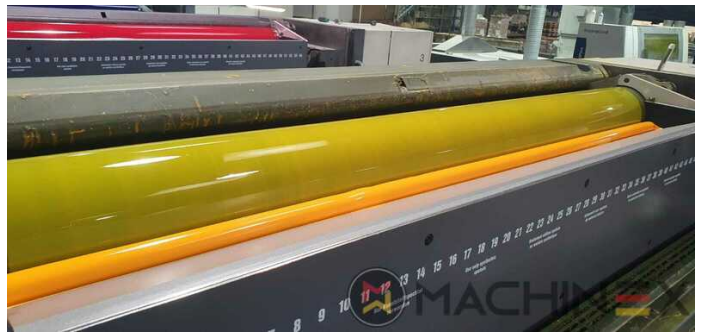

SPAIN | GERMANY | USA | ITALY | TURKEY | CHINA | BRAZIL | MEXICO | PERU

+34 682 639 187

info@machinex.com