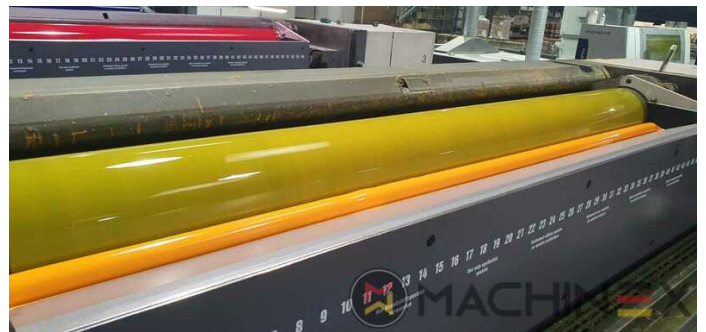

SPAIN | GERMANY | USA | ITALY | TURKEY | CHINA | BRAZIL | MEXICO | PERU

+34 682 639 187

info@machinex.com