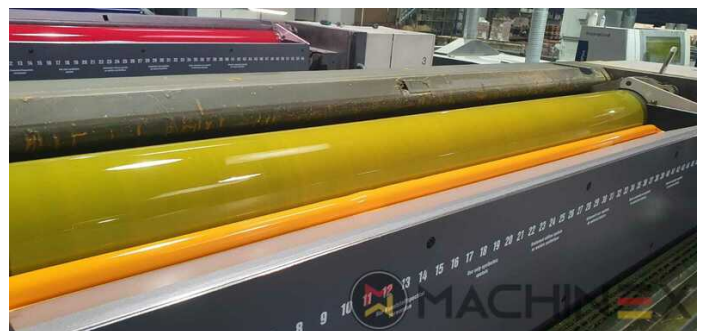

SPAIN | GERMANY | USA | ITALY | TURKEY | CHINA | BRAZIL | MEXICO | PERU

+34 682 639 187

info@machinex.com