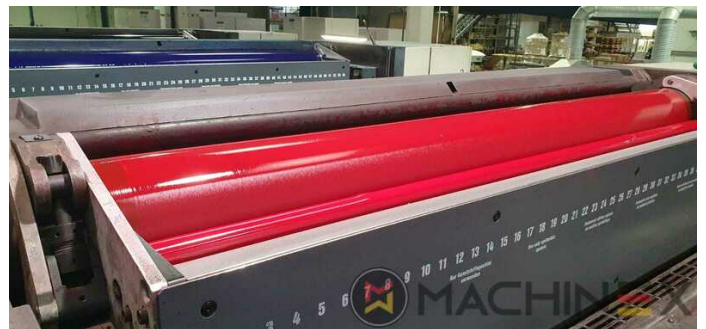

SPAIN | GERMANY | USA | ITALY | TURKEY | CHINA | BRAZIL | MEXICO | PERU

+34 682 639 187

info@machinex.com