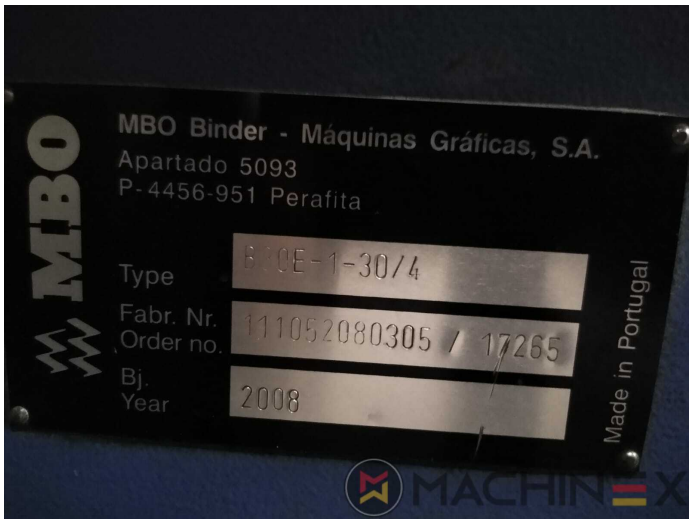

SPAIN | GERMANY | USA | ITALY | TURKEY | CHINA | BRAZIL | MEXICO | PERU

+34 682 639 187

info@machinex.com