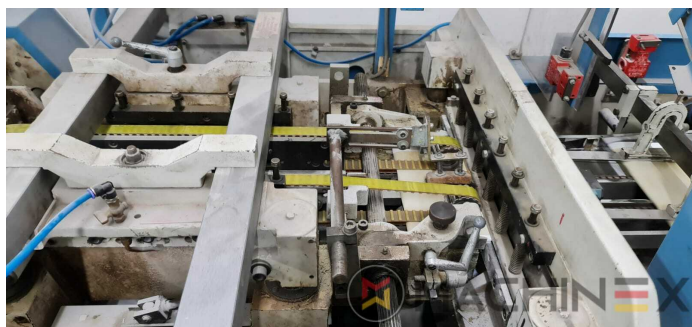

SPAIN | GERMANY | USA | ITALY | TURKEY | CHINA | BRAZIL | MEXICO | PERU

+34 682 639 187

info@machinex.com