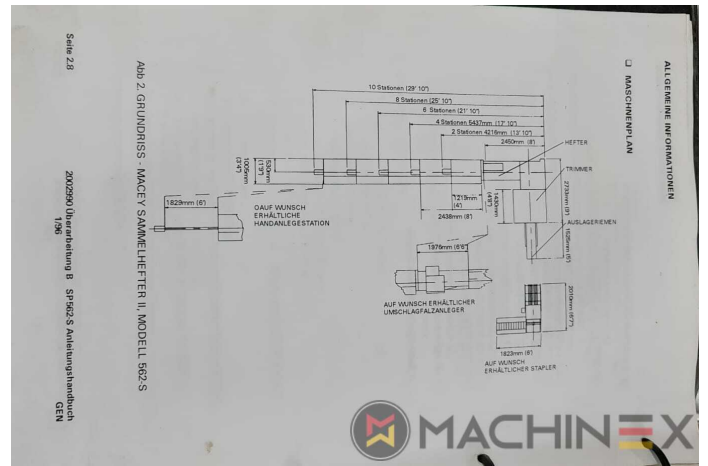

SPAIN | GERMANY | USA | ITALY | TURKEY | CHINA | BRAZIL | MEXICO | PERU

+34 682 639 187

info@machinex.com