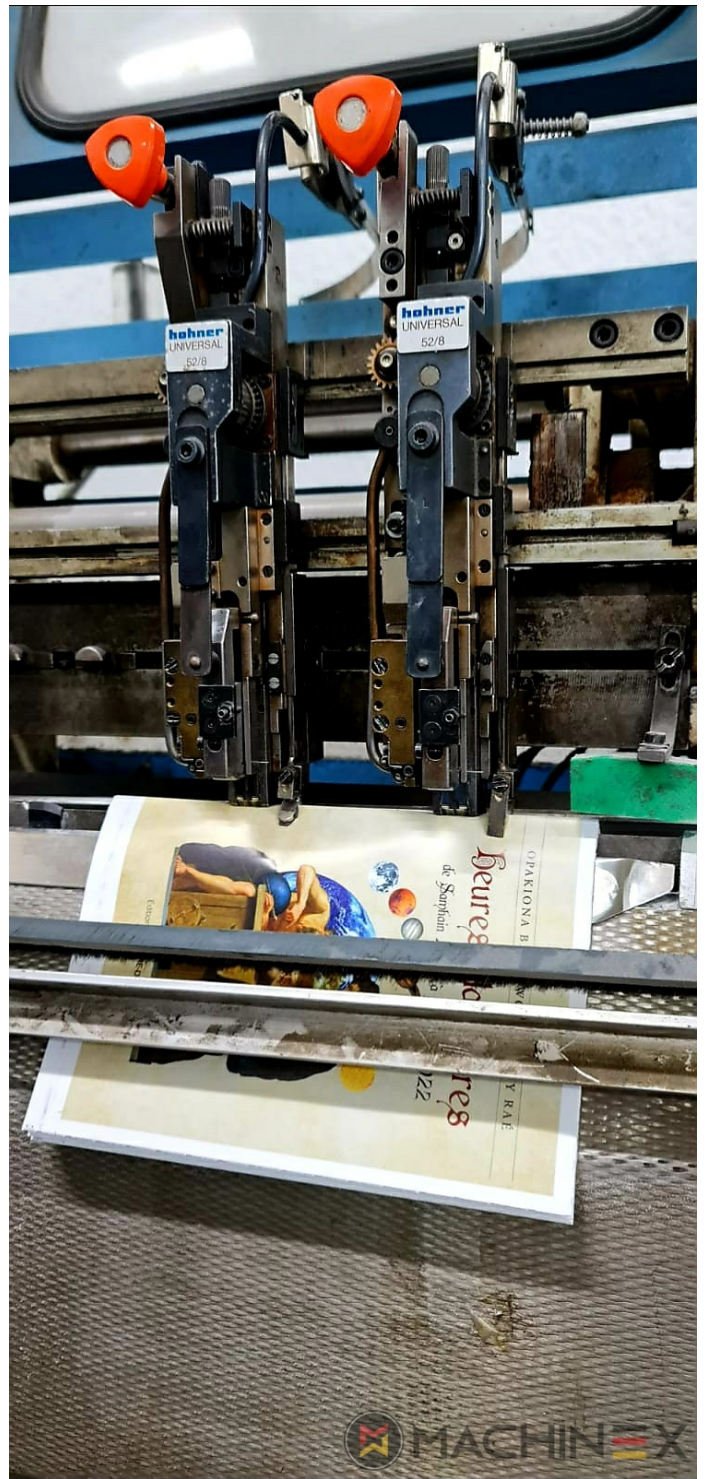

SPAIN | GERMANY | USA | ITALY | TURKEY | CHINA | BRAZIL | MEXICO | PERU

+34 682 639 187

info@machinex.com

MACHINEX