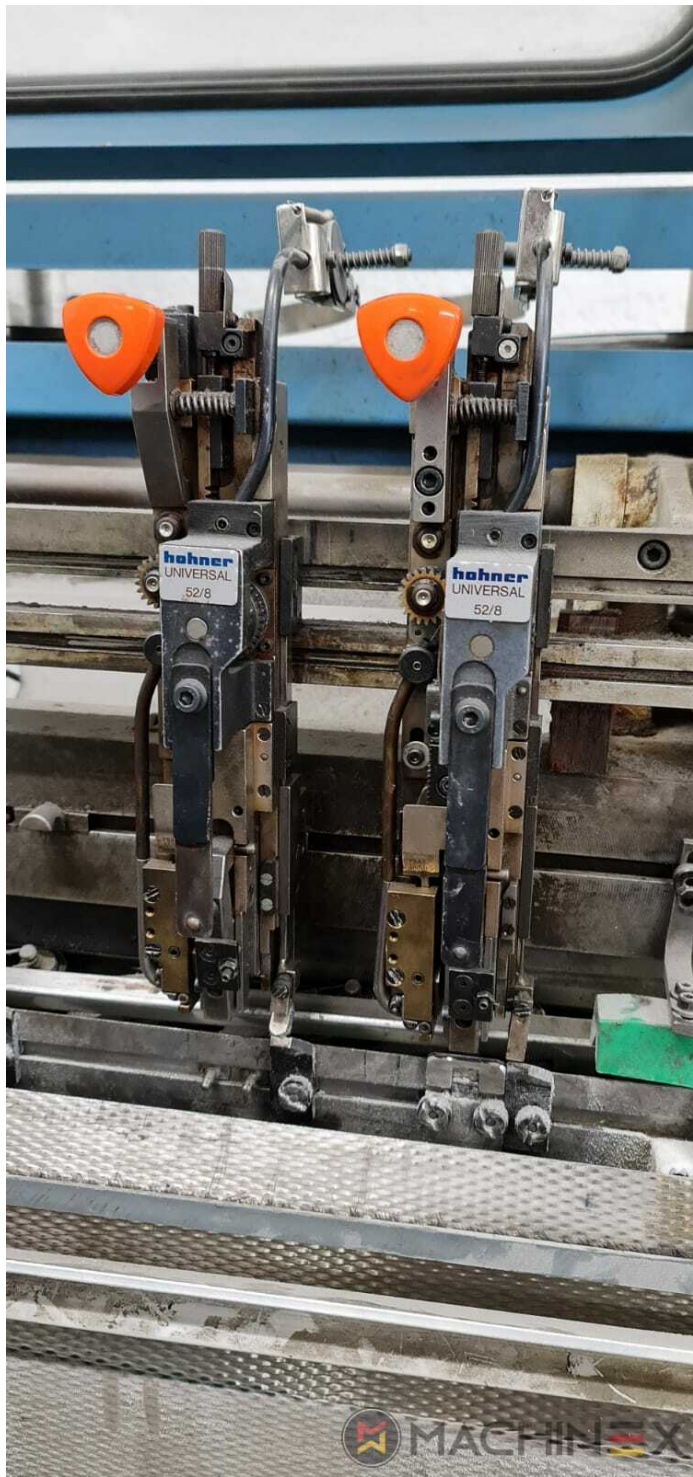

SPAIN | GERMANY | USA | ITALY | TURKEY | CHINA | BRAZIL | MEXICO | PERU

+34 682 639 187

info@machinex.com

MACHINEX