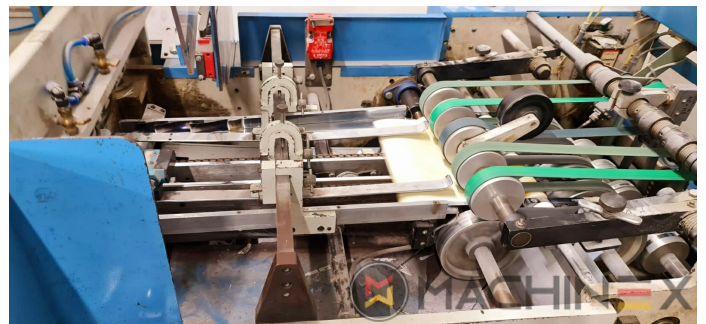

SPAIN | GERMANY | USA | ITALY | TURKEY | CHINA | BRAZIL | MEXICO | PERU

+34 682 639 187

info@machinex.com

MACHINEX