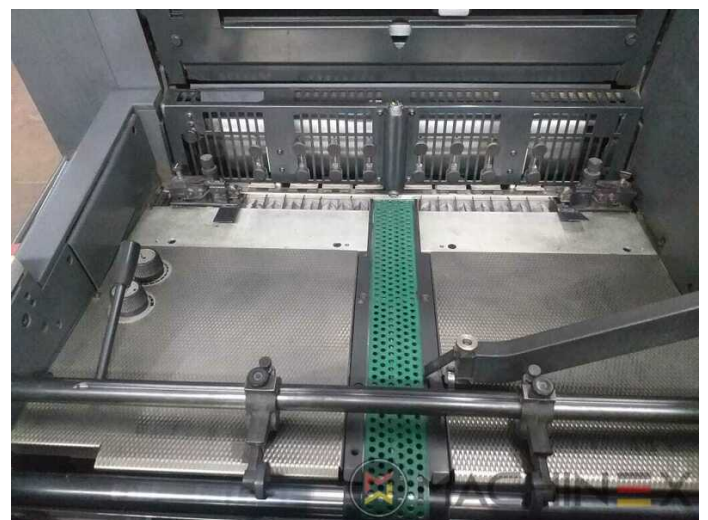

SPAIN | GERMANY | USA | ITALY | TURKEY | CHINA | BRAZIL | MEXICO | PERU

+34 682 639 187

info@machinex.com