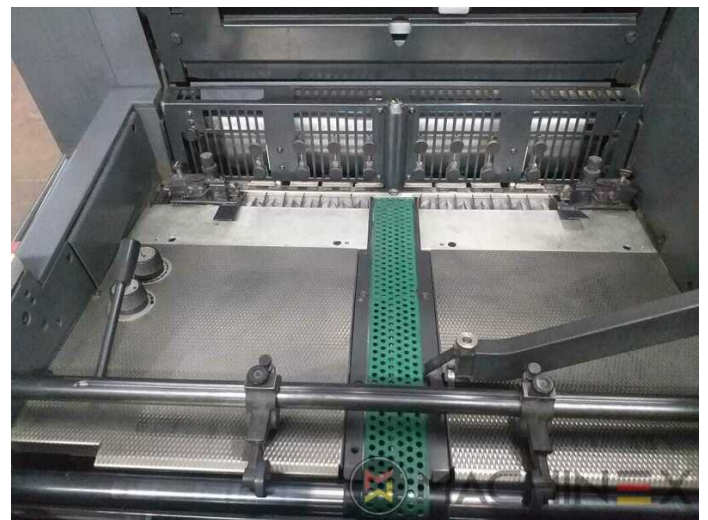

SPAIN | GERMANY | USA | ITALY | TURKEY | CHINA | BRAZIL | MEXICO | PERU

+34 682 639 187

info@machinex.com