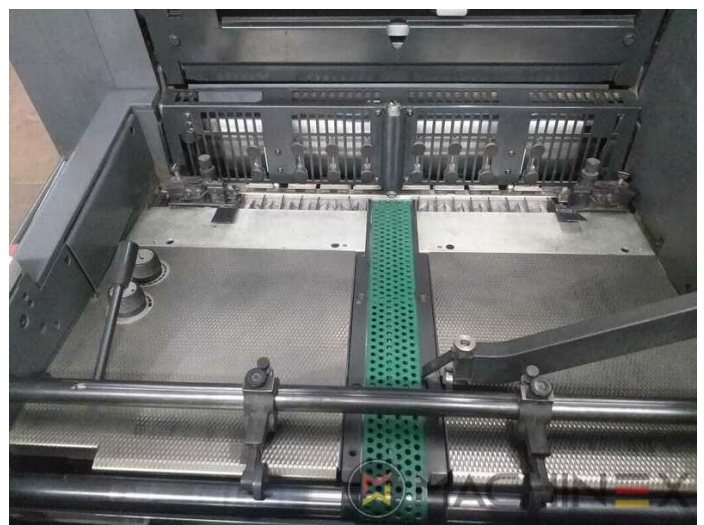

SPAIN | GERMANY | USA | ITALY | TURKEY | CHINA | BRAZIL | MEXICO | PERU

+34 682 639 187

info@machinex.com