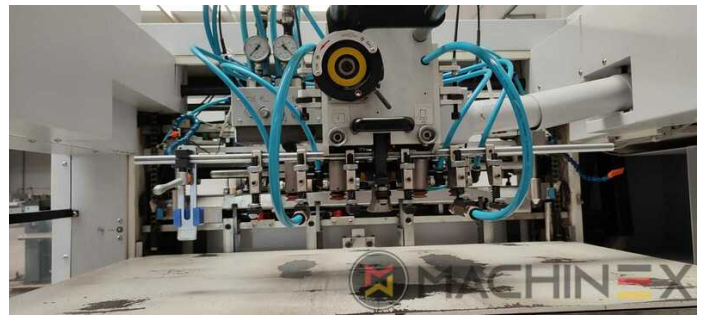

SPAIN | GERMANY | USA | ITALY | TURKEY | CHINA | BRAZIL | MEXICO | PERU

+34 682 639 187

info@machinex.com