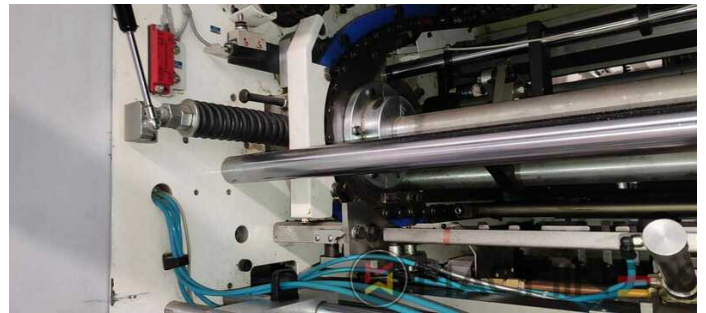

SPAIN | GERMANY | USA | ITALY | TURKEY | CHINA | BRAZIL | MEXICO | PERU

+34 682 639 187

info@machinex.com