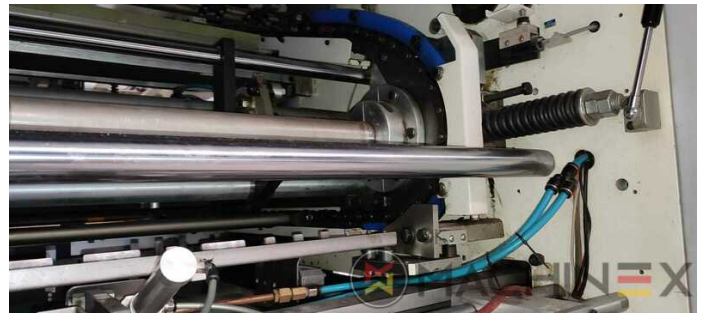

SPAIN | GERMANY | USA | ITALY | TURKEY | CHINA | BRAZIL | MEXICO | PERU

+34 682 639 187

info@machinex.com