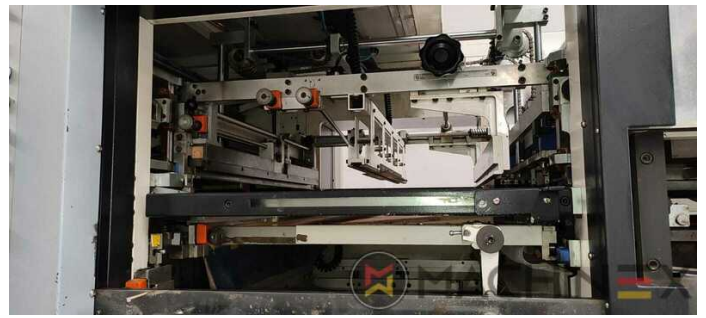

SPAIN | GERMANY | USA | ITALY | TURKEY | CHINA | BRAZIL | MEXICO | PERU

+34 682 639 187

info@machinex.com

MACHINEX