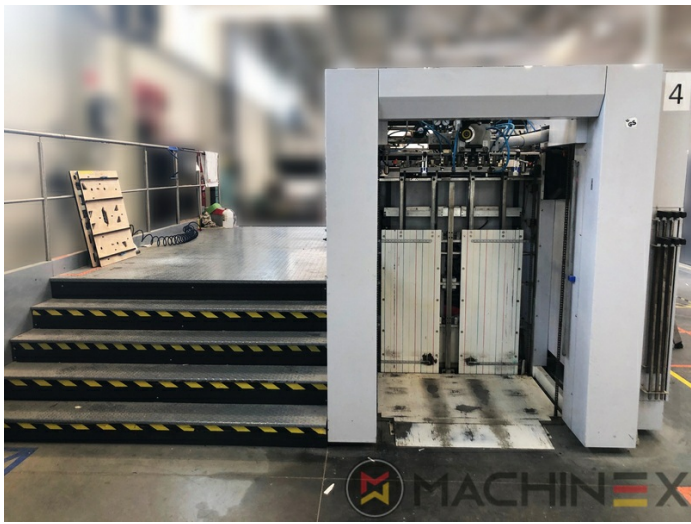

SPAIN | GERMANY | USA | ITALY | TURKEY | CHINA | BRAZIL | MEXICO | PERU

+34 682 639 187

info@machinex.com