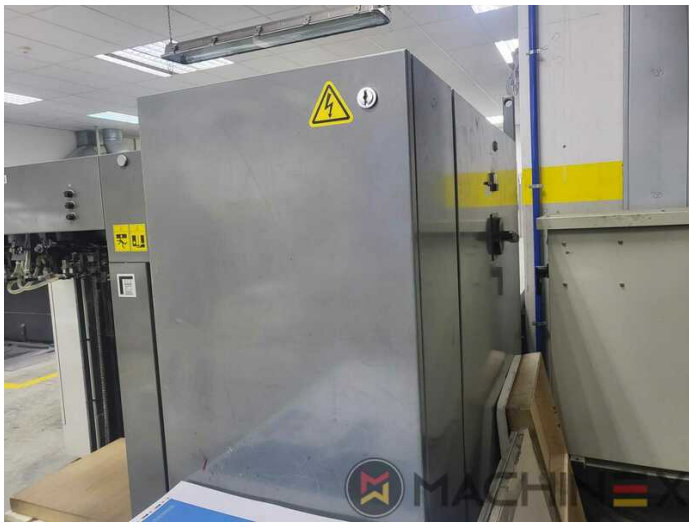

SPAIN | GERMANY | USA | ITALY | TURKEY | CHINA | BRAZIL | MEXICO | PERU

+34 682 639 187

info@machinex.com