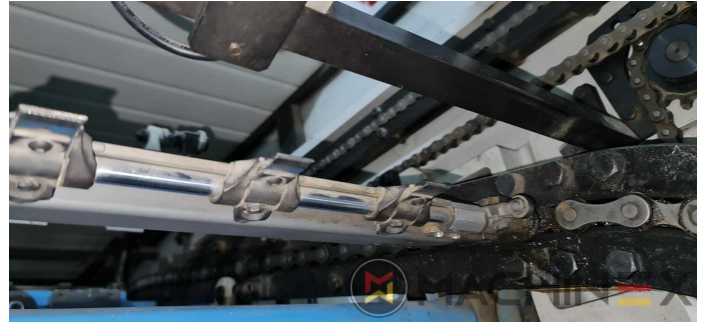

SPAIN | GERMANY | USA | ITALY | TURKEY | CHINA | BRAZIL | MEXICO | PERU

+34 682 639 187

info@machinex.com