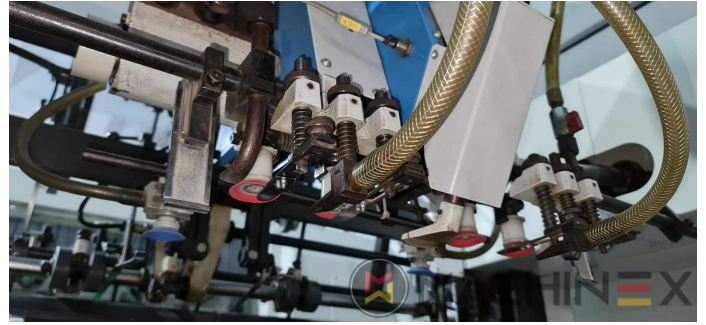

SPAIN | GERMANY | USA | ITALY | TURKEY | CHINA | BRAZIL | MEXICO | PERU

+34 682 639 187

info@machinex.com