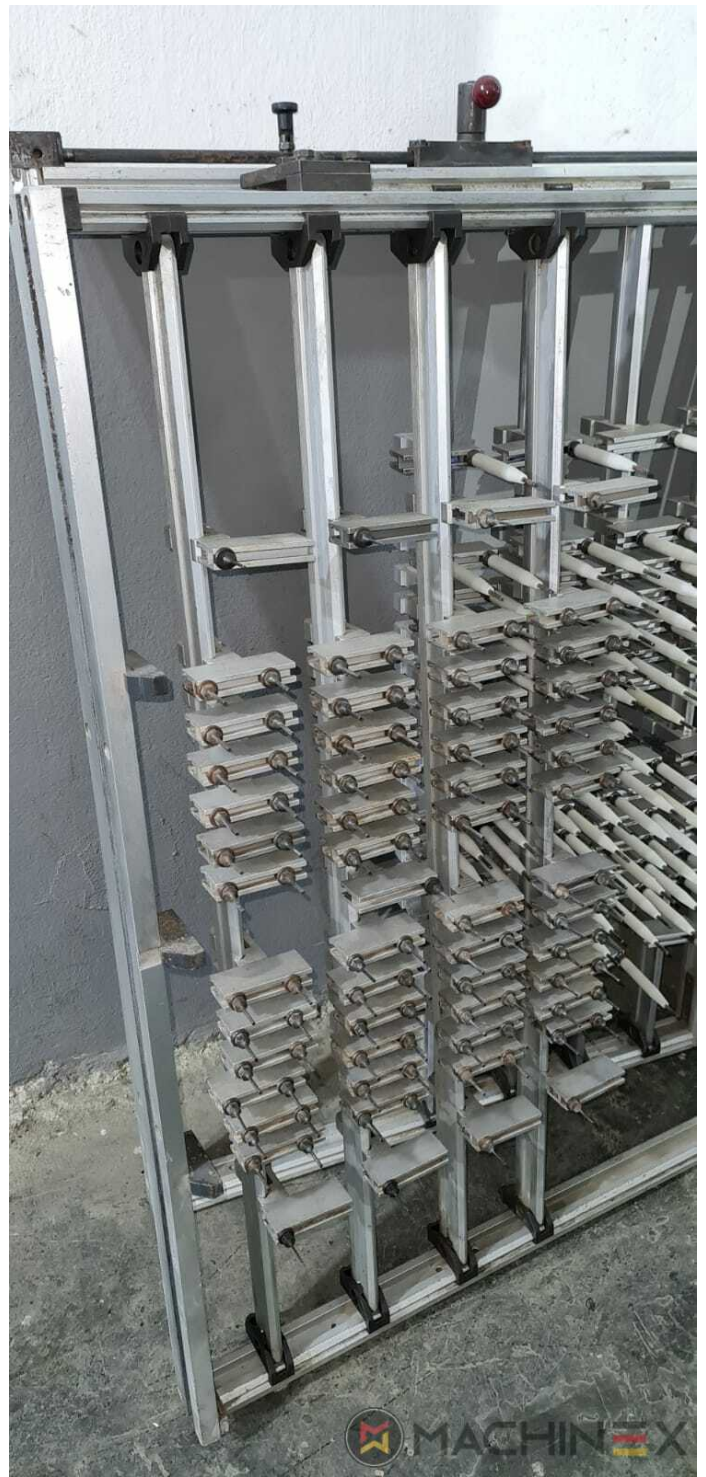

SPAIN | GERMANY | USA | ITALY | TURKEY | CHINA | BRAZIL | MEXICO | PERU

+34 682 639 187

info@machinex.com

MACHINEX