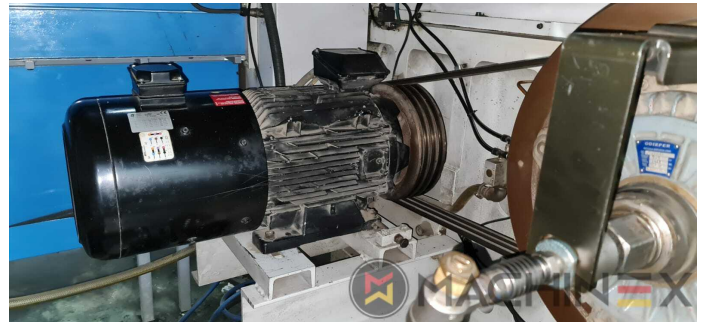

SPAIN | GERMANY | USA | ITALY | TURKEY | CHINA | BRAZIL | MEXICO | PERU

+34 682 639 187

info@machinex.com