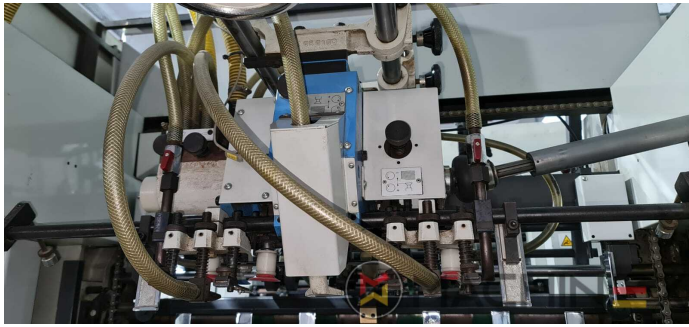

SPAIN | GERMANY | USA | ITALY | TURKEY | CHINA | BRAZIL | MEXICO | PERU

+34 682 639 187

info@machinex.com