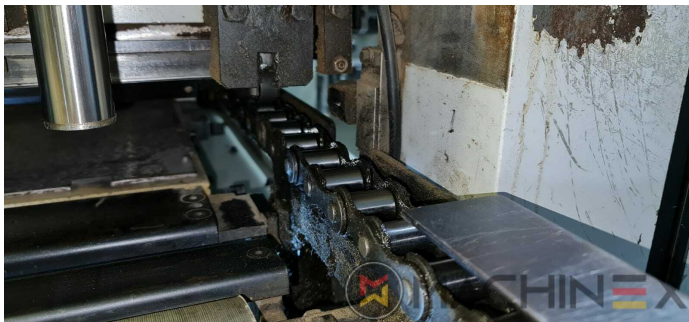

SPAIN | GERMANY | USA | ITALY | TURKEY | CHINA | BRAZIL | MEXICO | PERU

+34 682 639 187

info@machinex.com