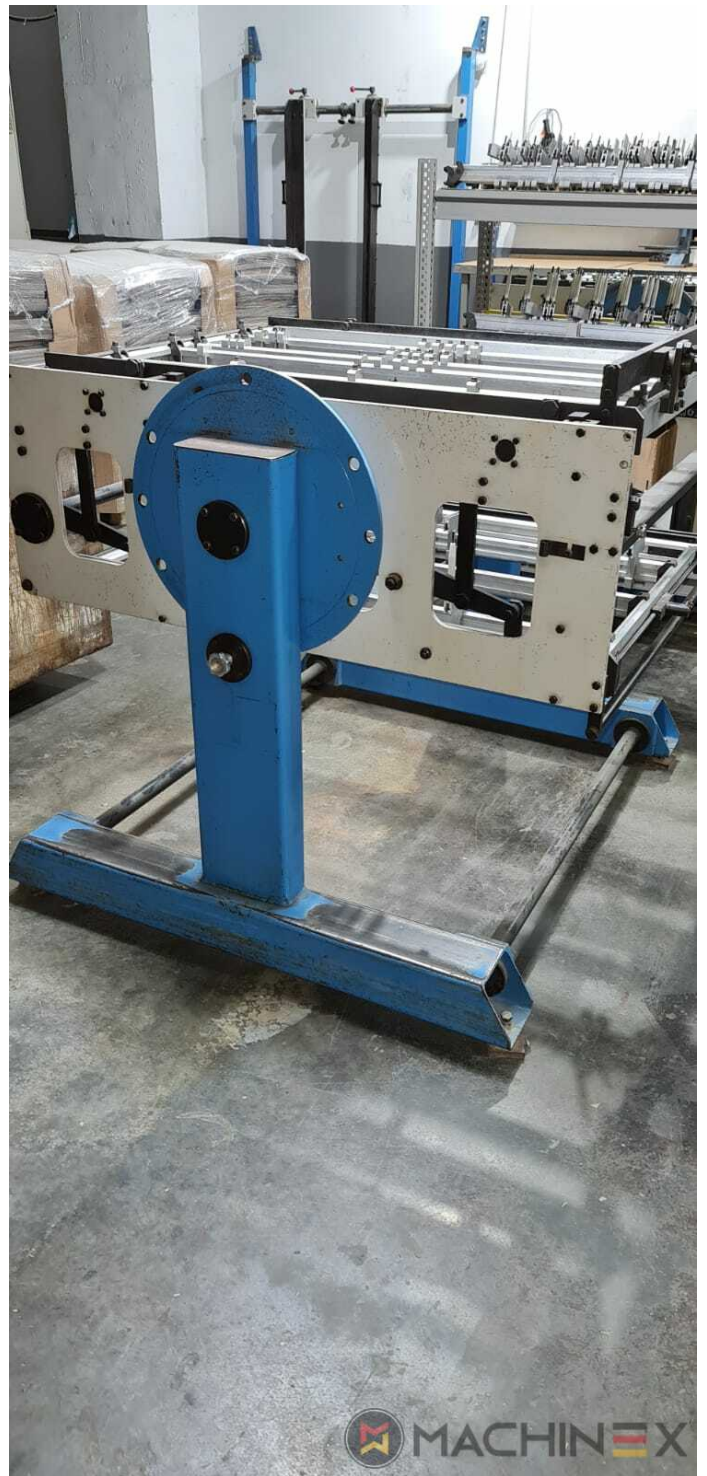

SPAIN | GERMANY | USA | ITALY | TURKEY | CHINA | BRAZIL | MEXICO | PERU

+34 682 639 187

info@machinex.com

MACHINEX