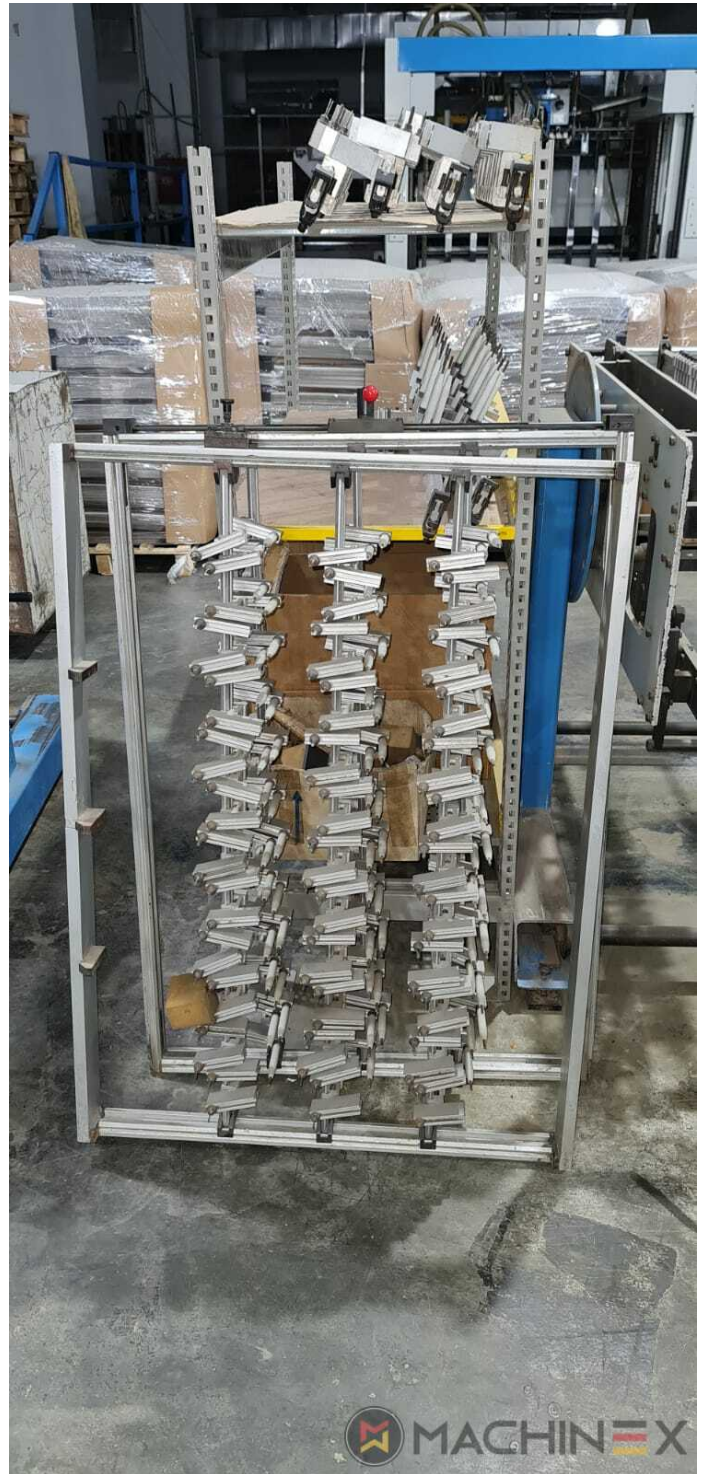

SPAIN | GERMANY | USA | ITALY | TURKEY | CHINA | BRAZIL | MEXICO | PERU

+34 682 639 187

info@machinex.com