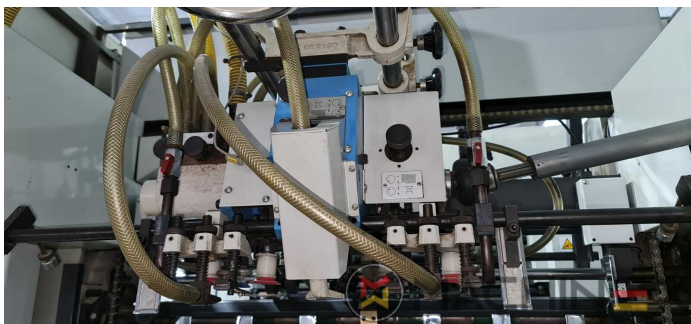

SPAIN | GERMANY | USA | ITALY | TURKEY | CHINA | BRAZIL | MEXICO | PERU

+34 682 639 187

info@machinex.com

MACHINEX