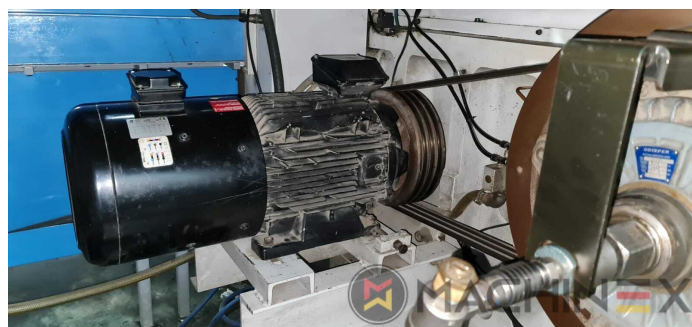

SPAIN | GERMANY | USA | ITALY | TURKEY | CHINA | BRAZIL | MEXICO | PERU

+34 682 639 187

info@machinex.com

MACHINEX