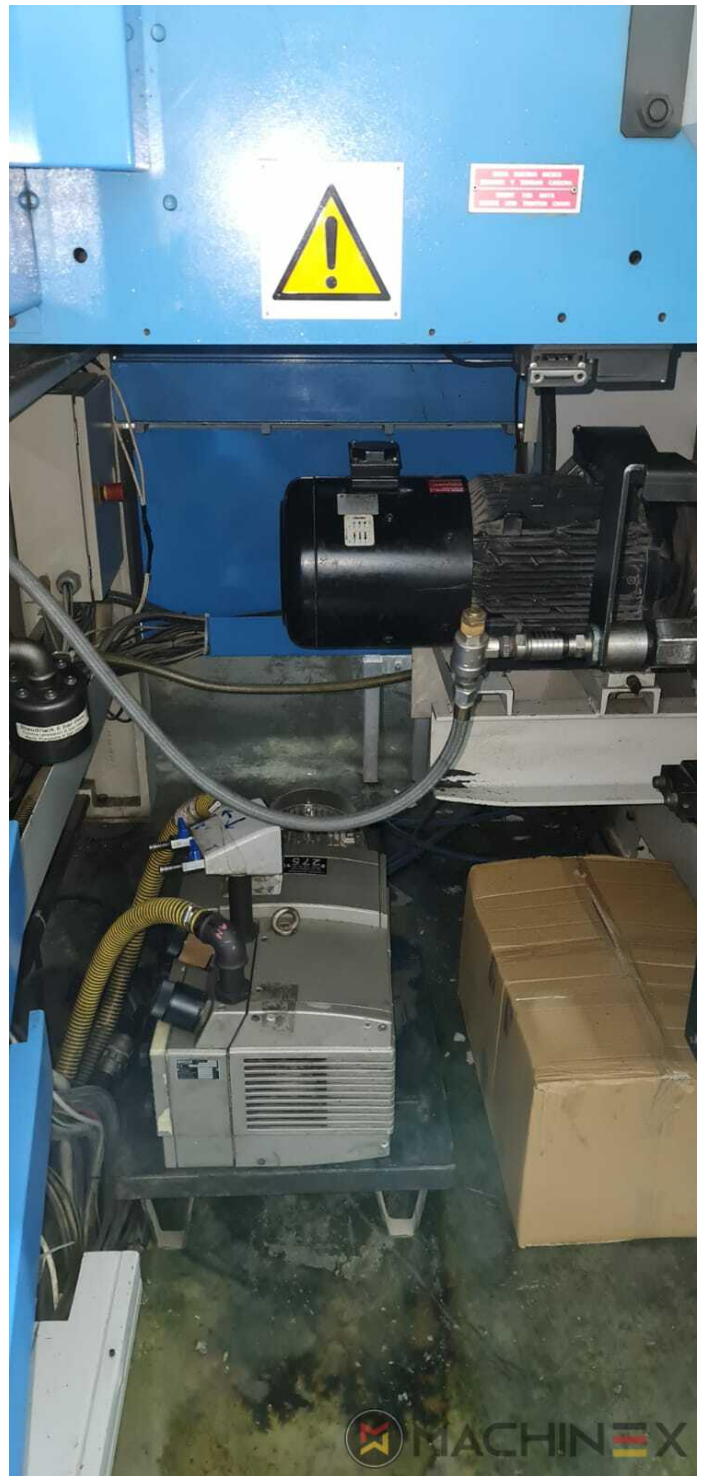

SPAIN | GERMANY | USA | ITALY | TURKEY | CHINA | BRAZIL | MEXICO | PERU

+34 682 639 187

info@machinex.com

MACHINEX