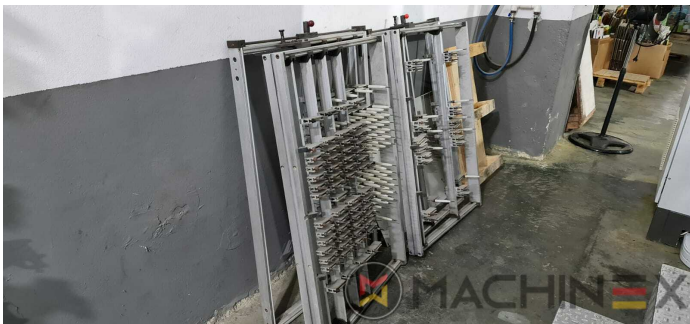

SPAIN | GERMANY | USA | ITALY | TURKEY | CHINA | BRAZIL | MEXICO | PERU

+34 682 639 187

info@machinex.com