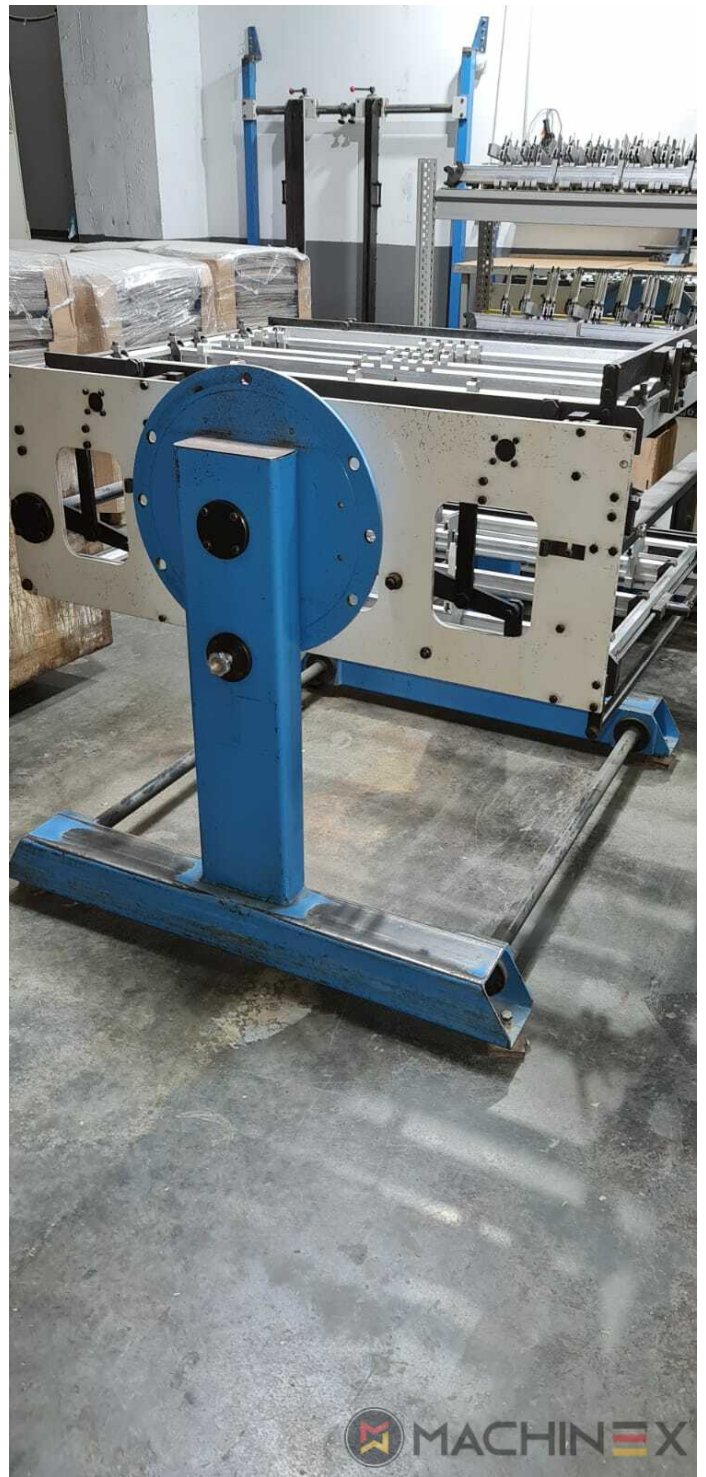

SPAIN | GERMANY | USA | ITALY | TURKEY | CHINA | BRAZIL | MEXICO | PERU

+34 682 639 187

info@machinex.com

MACHINEX