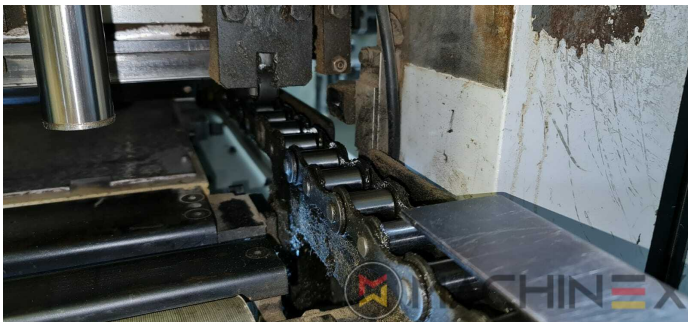

SPAIN | GERMANY | USA | ITALY | TURKEY | CHINA | BRAZIL | MEXICO | PERU

+34 682 639 187

info@machinex.com