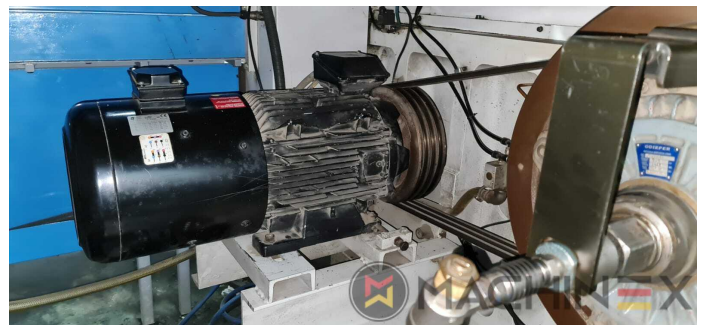

SPAIN | GERMANY | USA | ITALY | TURKEY | CHINA | BRAZIL | MEXICO | PERU

+34 682 639 187

info@machinex.com

MACHINEX