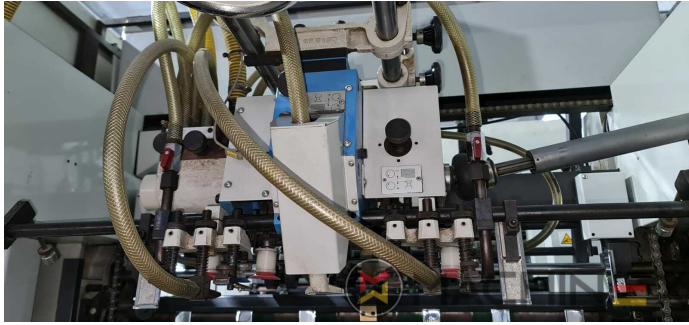

SPAIN | GERMANY | USA | ITALY | TURKEY | CHINA | BRAZIL | MEXICO | PERU

+34 682 639 187

info@machinex.com