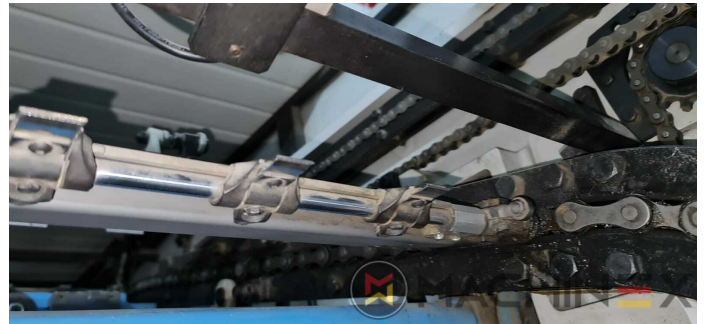

SPAIN | GERMANY | USA | ITALY | TURKEY | CHINA | BRAZIL | MEXICO | PERU

+34 682 639 187

info@machinex.com

MACHINEX