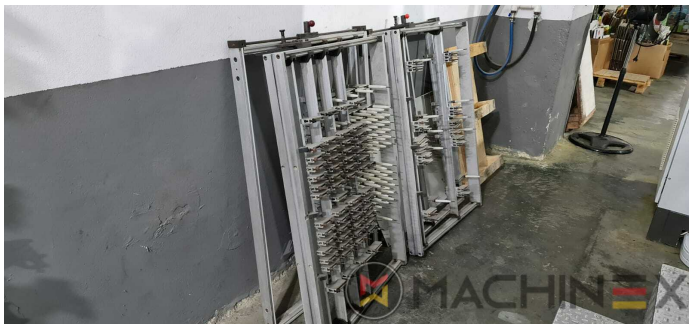

SPAIN | GERMANY | USA | ITALY | TURKEY | CHINA | BRAZIL | MEXICO | PERU

+34 682 639 187

info@machinex.com