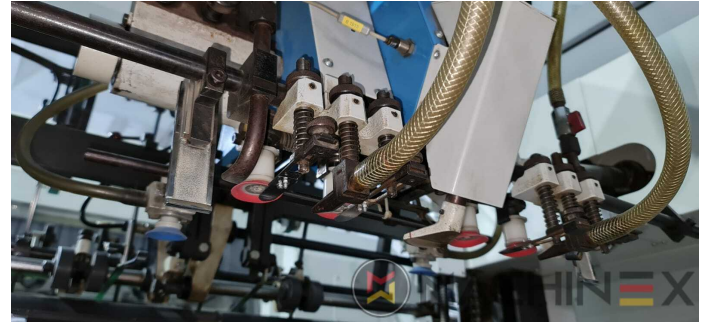

SPAIN | GERMANY | USA | ITALY | TURKEY | CHINA | BRAZIL | MEXICO | PERU

+34 682 639 187

info@machinex.com