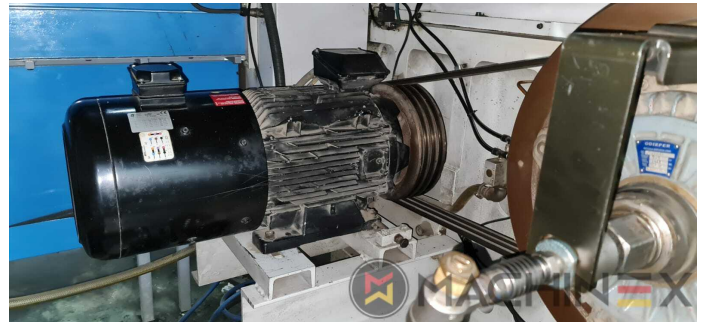

SPAIN | GERMANY | USA | ITALY | TURKEY | CHINA | BRAZIL | MEXICO | PERU

+34 682 639 187

info@machinex.com

MACHINEX