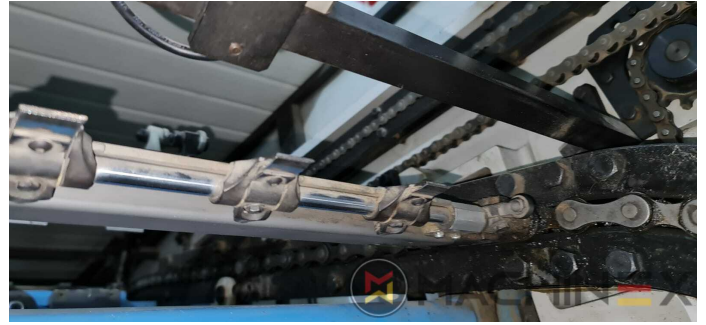

SPAIN | GERMANY | USA | ITALY | TURKEY | CHINA | BRAZIL | MEXICO | PERU

+34 682 639 187

info@machinex.com

MACHINEX