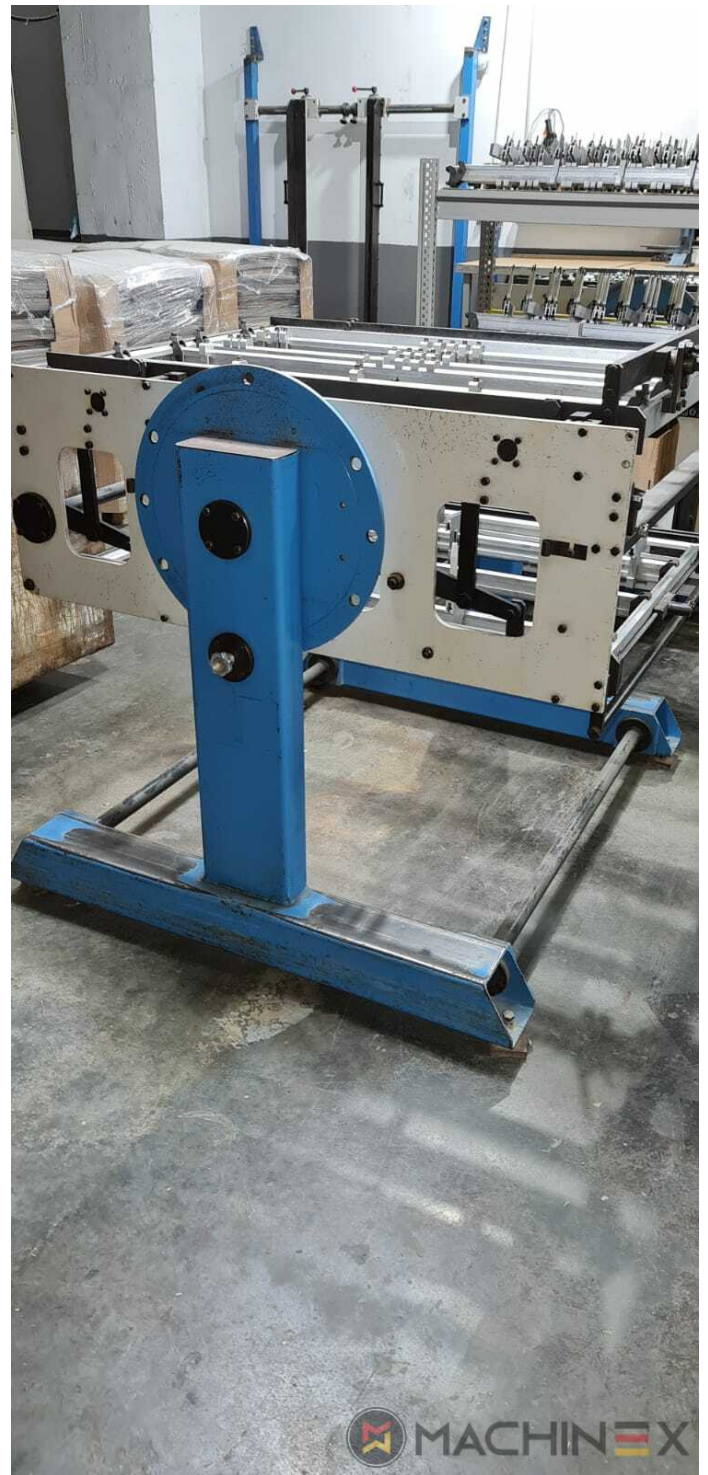

SPAIN | GERMANY | USA | ITALY | TURKEY | CHINA | BRAZIL | MEXICO | PERU

+34 682 639 187

info@machinex.com

MACHINEX