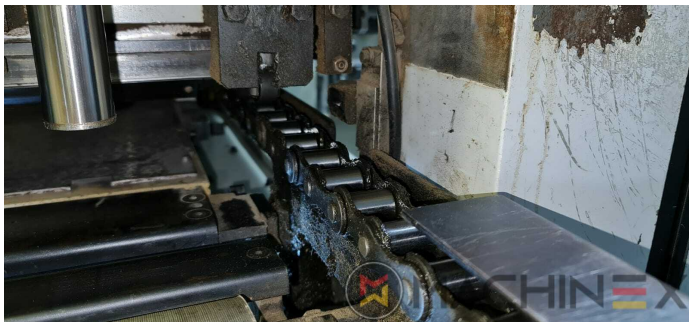

SPAIN | GERMANY | USA | ITALY | TURKEY | CHINA | BRAZIL | MEXICO | PERU

+34 682 639 187

info@machinex.com

MACHINEX