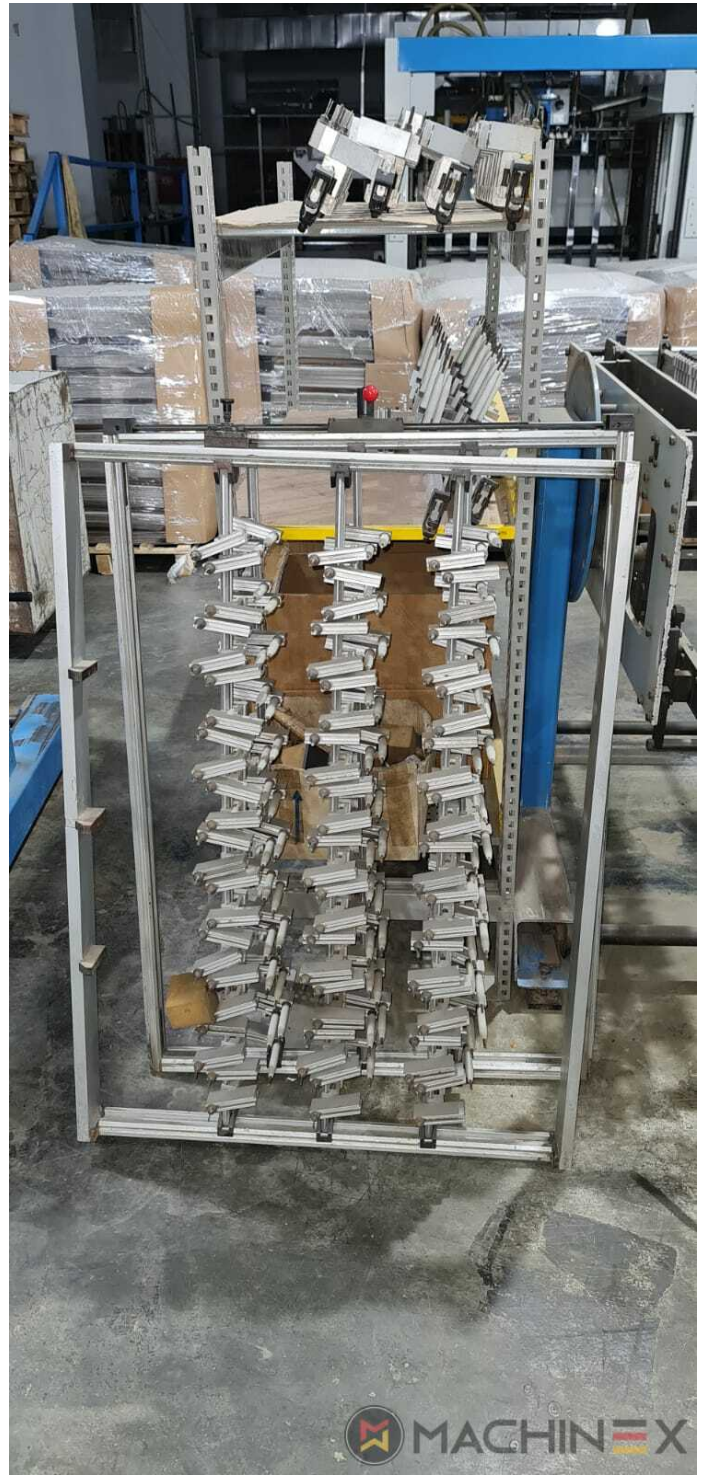

SPAIN | GERMANY | USA | ITALY | TURKEY | CHINA | BRAZIL | MEXICO | PERU

+34 682 639 187

info@machinex.com