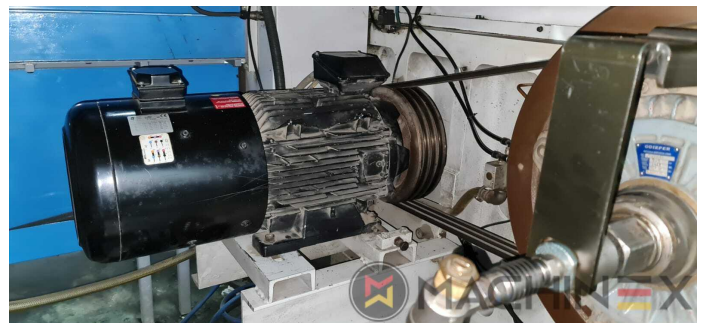

SPAIN | GERMANY | USA | ITALY | TURKEY | CHINA | BRAZIL | MEXICO | PERU

+34 682 639 187

info@machinex.com

MACHINEX