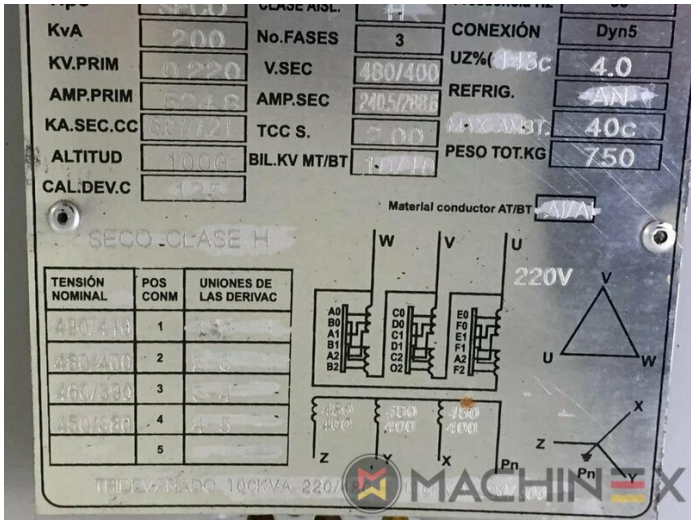

SPAIN | GERMANY | USA | ITALY | TURKEY | CHINA | BRAZIL | MEXICO | PERU

+34 682 639 187

info@machinex.com