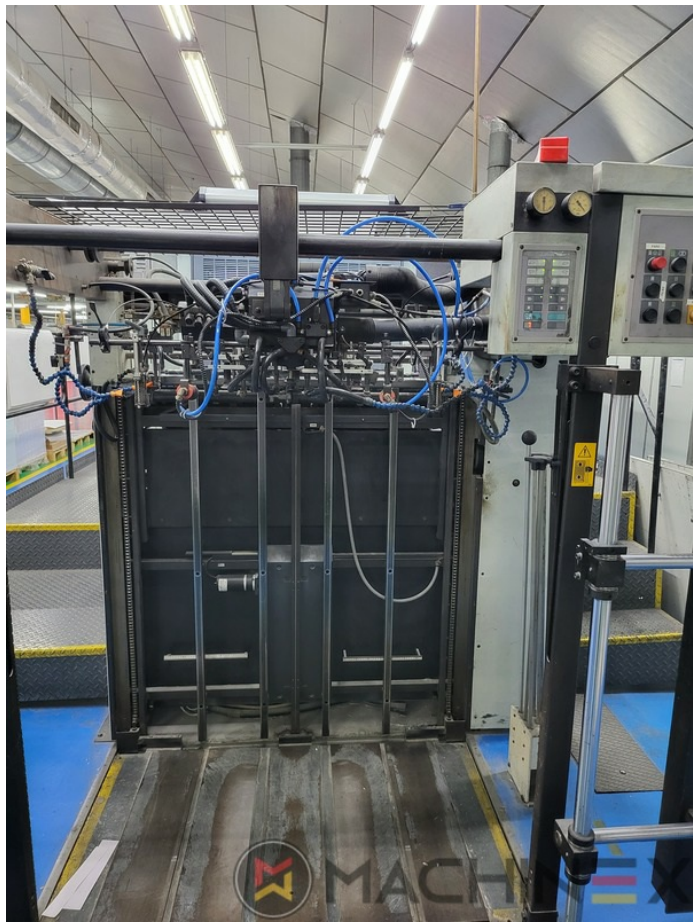

SPAIN | GERMANY | USA | ITALY | TURKEY | CHINA | BRAZIL | MEXICO | PERU

+34 682 639 187

info@machinex.com