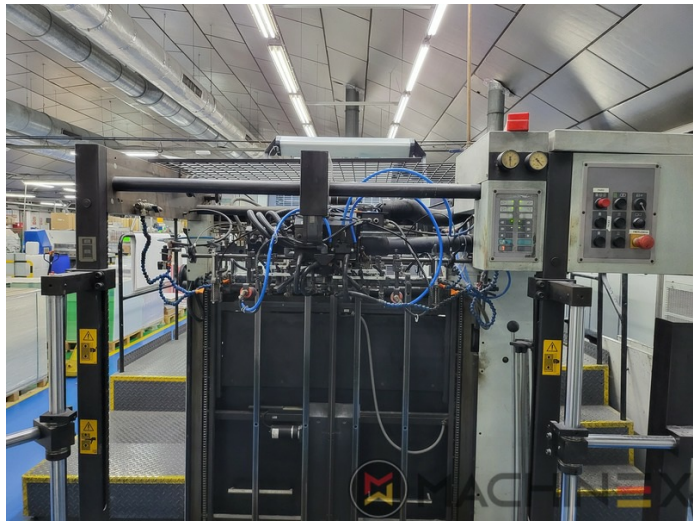

SPAIN | GERMANY | USA | ITALY | TURKEY | CHINA | BRAZIL | MEXICO | PERU

+34 682 639 187

info@machinex.com