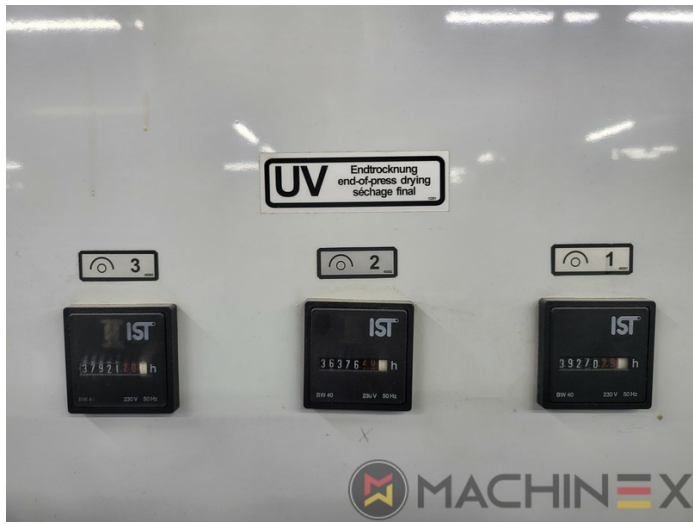

SPAIN | GERMANY | USA | ITALY | TURKEY | CHINA | BRAZIL | MEXICO | PERU

+34 682 639 187

info@machinex.com