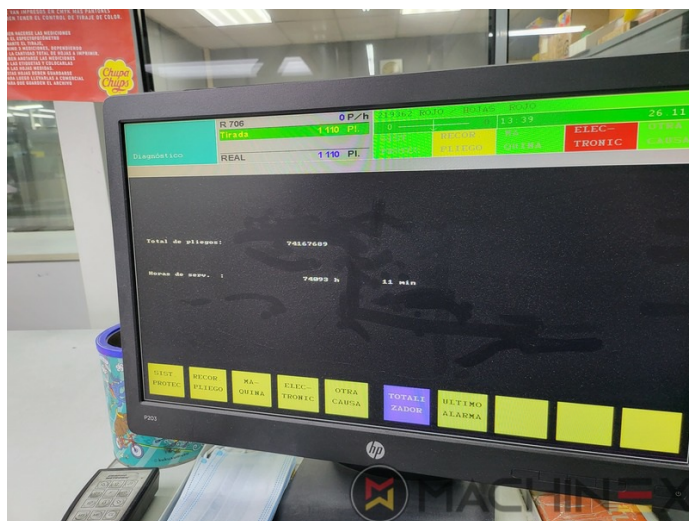

2001 | MAN ROLAND R 706 LV HYBRID

+ USED PRINTING MACHINES AN: 2001 6 COLOR + COATER

DESCRIPTION DE L'IMPRIMANTE

ÉQUIPEMENT

- ROLAND DELTAMATIC dampening system
- Preset - automatic size device
- Extended Delivery
- Non-stop dans la livraison
- APL automated plate loading (fully automatic)
- ITC Contrôle de la température
- Cardboard, Metalized Paper, Plastic and Foil package
- High Pile delivery
- Make Tresu
- Kaeser Compressed air compressor
- Straight machine
- Grapho Metronic Ink Temperature Control
- Automatic Ink Roller, Blanket Impression Cylinder Wash
- RCI Remote Ink Control with CCI
- Chromed cylinders
- Steel Plate in feeder and Delivery

SPAIN | GERMANY | USA | ITALY | TURKEY | CHINA | BRAZIL | MEXICO | PERU

DÉTAILS TECHNIQUES

- Sheet Counter : 72 Million
- Max. format : 740 mm 1,040 mm
- Approprié pour: Emballage

+34 682 639 187

info@machinex.com

- Séchoir à air chaud IR et UV à la sortie de l'usine
- Technotrans FRT-C Ink Temp Control
- Automatic paper size setting on delivery
- Grafix Digital powder spray
- Presse d'emballage de haute qualité (Hybride)
- Technotrans Beta réfrigération
- Tresu Coater avec rouleau Anilox
- 6 Color + Varnish
- UV Interdeck I.S.T. UV lamp (x3) movable all positions
- 4 additional Anilox rollers
- Hybrid Combi Rollers for UV and IR
- Interdeck I.S.T. UV lamp (x3) in the delivery
- Multi CCI 2-D
- Kersten Antistatic at feeder and delivery
- LCS Low Coverage Stabilisation