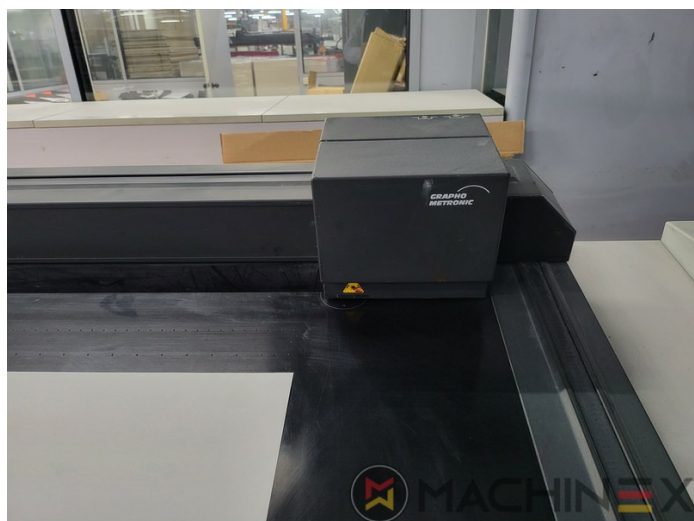

2001 | MAN ROLAND R 706 LV HYBRID

+ USED PRINTING MACHINES AN: 2001 6 COLOR + COATER

DESCRIPTION DE L'IMPRIMANTE

ÉQUIPEMENT

- ROLAND DELTAMATIC dampening system
- Preset - automatic size device
- Extended Delivery
- Non-stop dans la livraison
- APL automated plate loading (fully automatic)
- ITC Contrôle de la température
- Cardboard, Metalized Paper, Plastic and Foil package
- High Pile delivery
- Make Tresu
- Kaeser Compressed air compressor
- Straight machine
- Grapho Metronic Ink Temperature Control
- Automatic Ink Roller, Blanket Impression Cylinder Wash
- RCI Remote Ink Control with CCI
- Chromed cylinders
- Steel Plate in feeder and Delivery

SPAIN | GERMANY | USA | ITALY | TURKEY | CHINA | BRAZIL | MEXICO | PERU

DÉTAILS TECHNIQUES

- Sheet Counter : 72 Million
- Max. format : 740 mm 1,040 mm
- Approprié pour: Emballage

+34 682 639 187

info@machinex.com

- Séchoir à air chaud IR et UV à la sortie de l'usine
- Technotrans FRT-C Ink Temp Control
- Automatic paper size setting on delivery
- Grafix Digital powder spray
- Presse d'emballage de haute qualité (Hybride)
- Technotrans Beta réfrigération
- Tresu Coater avec rouleau Anilox
- 6 Color + Varnish
- UV Interdeck I.S.T. UV lamp (x3) movable all positions
- 4 additional Anilox rollers
- Hybrid Combi Rollers for UV and IR
- Interdeck I.S.T. UV lamp (x3) in the delivery
- Multi CCI 2-D
- Kersten Antistatic at feeder and delivery
- LCS Low Coverage Stabilisation