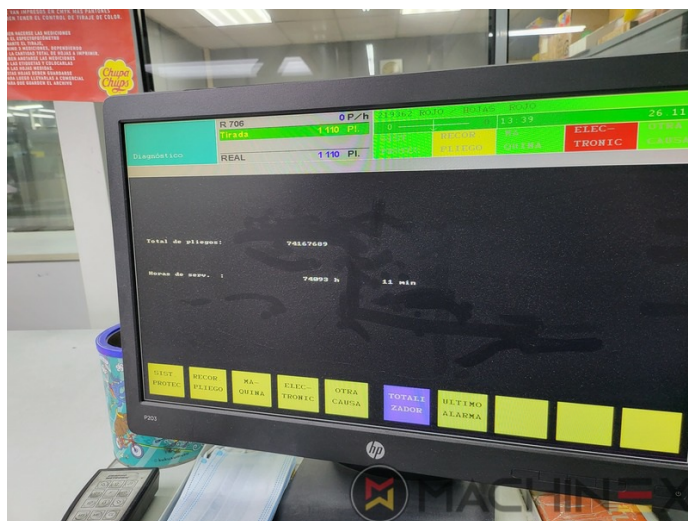

2001 | MAN ROLAND R 706 LV HYBRID

+ STAMPA OFFSET ANNO: 2001 6 COLOR + COATER

DESCRIZIONE DELLA STAMPANTE

ATTREZZATURE

- ROLAND DELTAMATIC dampening system
- Preset - automatic size device
- Extended Delivery
- Non stop nella consegna
- APL automated plate loading (fully automatic)
- Controllo della temperatura dell'inchiostro ITC
- Cardboard, Metalized Paper, Plastic and Foil package
- High Pile delivery
- Make Tresu
- Kaeser Compressed air compressor
- Stampa a macchina dritta
- Grapho Metronic Ink Temperature Control
- Automatic Ink Roller, Blanket Impression Cylinder Wash
- RCI Remote Ink Control with CCI
- Chromed cylinders
- Steel Plate in feeder and Delivery

info@machinex.com

- Essiccatore IR ad aria calda e UV alla fornitura
- Technotrans FRT-C Ink Temp Control
- Automatic paper size setting on delivery
- Grafix Digital powder spray
- Pressa da imballaggio di alta qualità (ibrida)
- Technotrans Beta refrigerazione
- Tresu Coater con rullo anilox
- 6 Color + Varnish
- UV Interdeck I.S.T. UV lamp (x3) movable all positions
- 4 additional Anilox rollers
- Hybrid Combi Rollers for UV and IR
- Interdeck I.S.T. UV lamp (x3) in the delivery
- Multi CCI 2-D
- Kersten Antistatic at feeder and delivery
- LCS Low Coverage Stabilisation