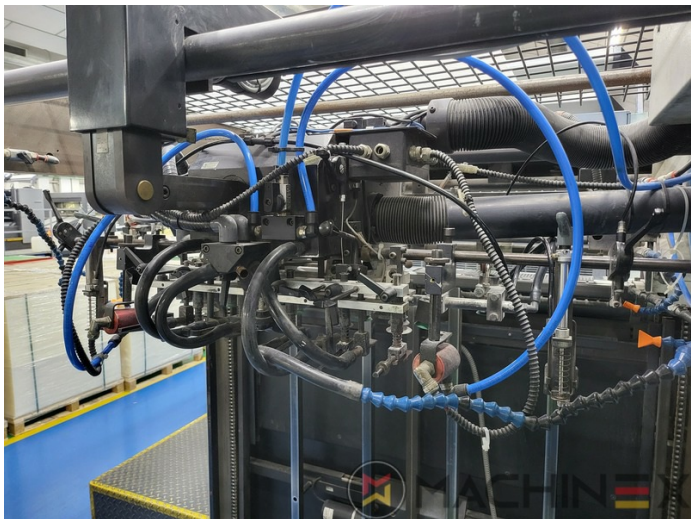

SPAIN | GERMANY | USA | ITALY | TURKEY | CHINA | BRAZIL | MEXICO | PERU

+34 682 639 187

info@machinex.com