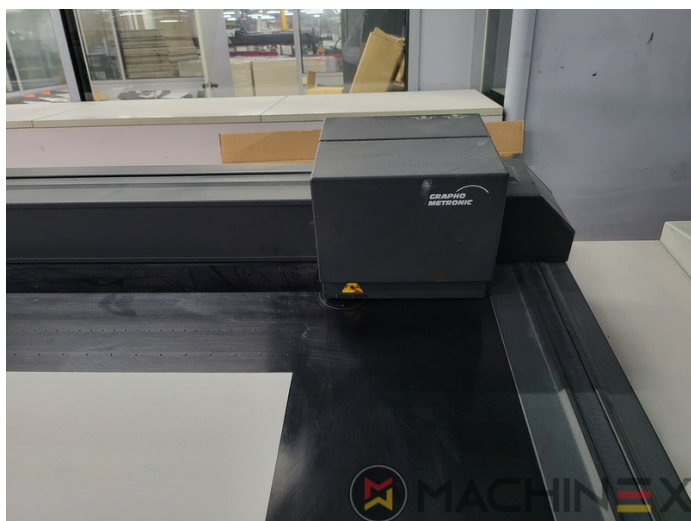

2001 | MAN ROLAND R 706 LV HYBRID

+ STAMPA OFFSET ANNO: 2001 6 COLOR + COATER

DESCRIZIONE DELLA STAMPANTE

ATTREZZATURE

- ROLAND DELTAMATIC dampening system
- Preset - automatic size device
- Extended Delivery
- Non stop nella consegna
- APL automated plate loading (fully automatic)
- Controllo della temperatura dell'inchiostro ITC
- Cardboard, Metalized Paper, Plastic and Foil package
- High Pile delivery
- Make Tresu
- Kaeser Compressed air compressor
- Stampa a macchina dritta
- Grapho Metronic Ink Temperature Control
- Automatic Ink Roller, Blanket Impression Cylinder Wash
- RCI Remote Ink Control with CCI
- Chromed cylinders
- Steel Plate in feeder and Delivery

SPAIN | GERMANY | USA | ITALY | TURKEY | CHINA | BRAZIL | MEXICO | PERU

DETTAGLI TECNICI

- Contatore (Milioni) : 72 Million
- Formato massimo : 740 mm 1,040 mm
- Ideale per : Stampa di imballaggi

+34 682 639 187

info@machinex.com

- Essiccatore IR ad aria calda e UV alla fornitura
- Technotrans FRT-C Ink Temp Control
- Automatic paper size setting on delivery
- Grafix Digital powder spray
- Pressa da imballaggio di alta qualità (ibrida)
- Technotrans Beta refrigerazione
- Tresu Coater con rullo anilox
- 6 Color + Varnish
- UV Interdeck I.S.T. UV lamp (x3) movable all positions
- 4 additional Anilox rollers
- Hybrid Combi Rollers for UV and IR
- Interdeck I.S.T. UV lamp (x3) in the delivery
- Multi CCI 2-D
- Kersten Antistatic at feeder and delivery
- LCS Low Coverage Stabilisation