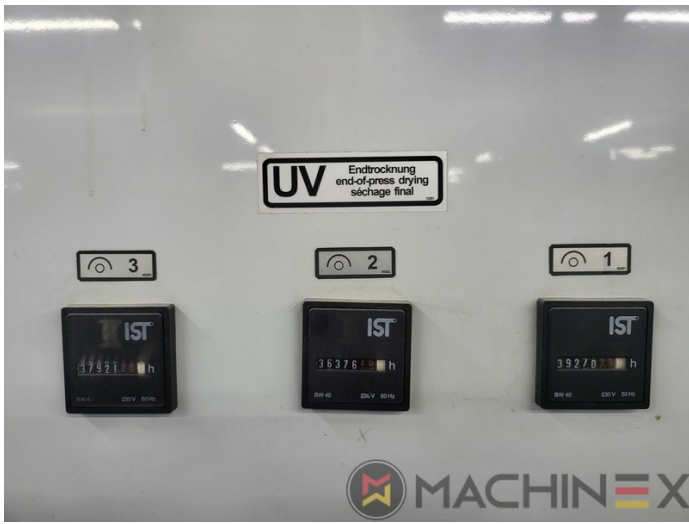

SPAIN | GERMANY | USA | ITALY | TURKEY | CHINA | BRAZIL | MEXICO | PERU

+34 682 639 187

info@machinex.com