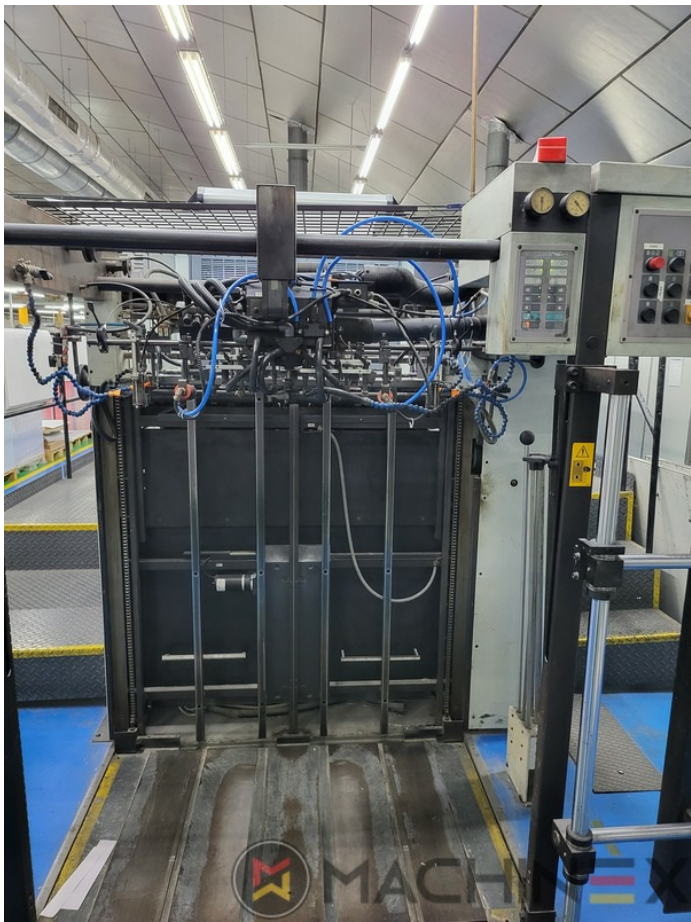

SPAIN | GERMANY | USA | ITALY | TURKEY | CHINA | BRAZIL | MEXICO | PERU

+34 682 639 187

info@machinex.com