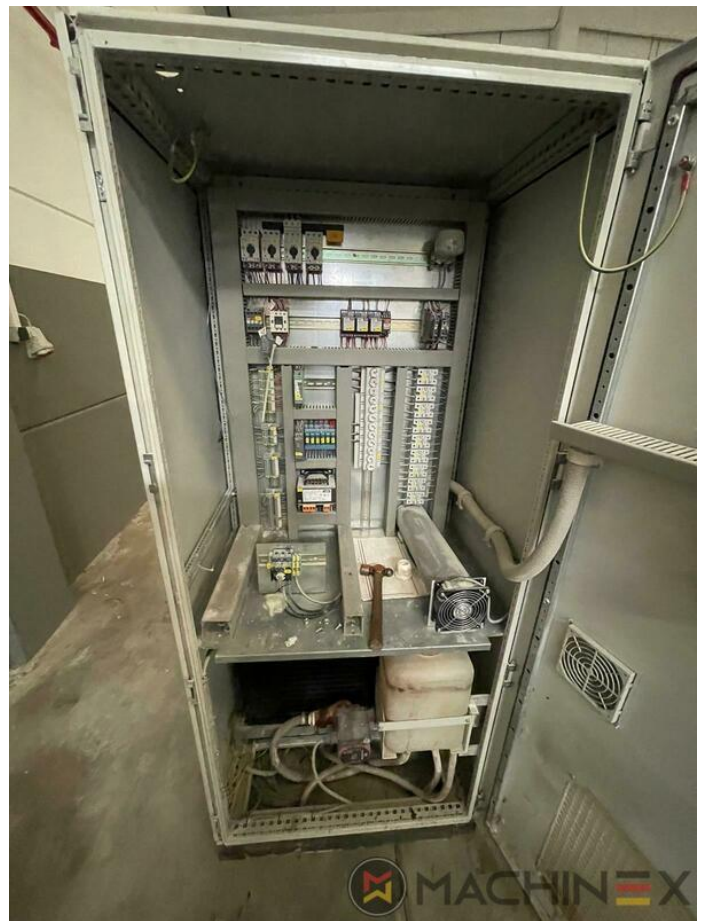

SPAIN | GERMANY | USA | ITALY | TURKEY | CHINA | BRAZIL | MEXICO | PERU

+34 682 639 187

info@machinex.com

MACHINEX