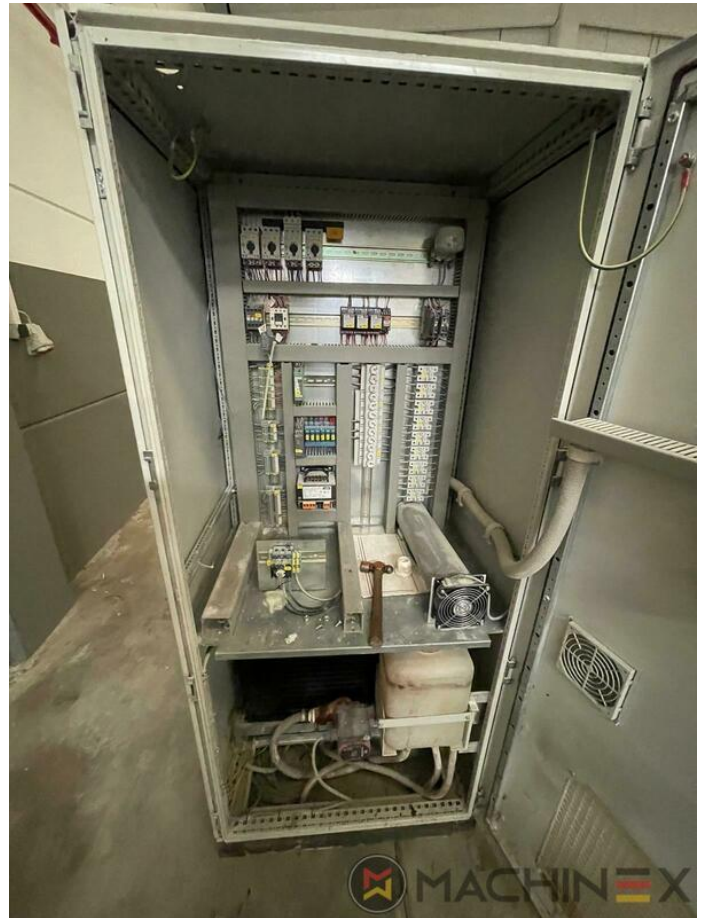

SPAIN | GERMANY | USA | ITALY | TURKEY | CHINA | BRAZIL | MEXICO | PERU

+34 682 639 187

info@machinex.com