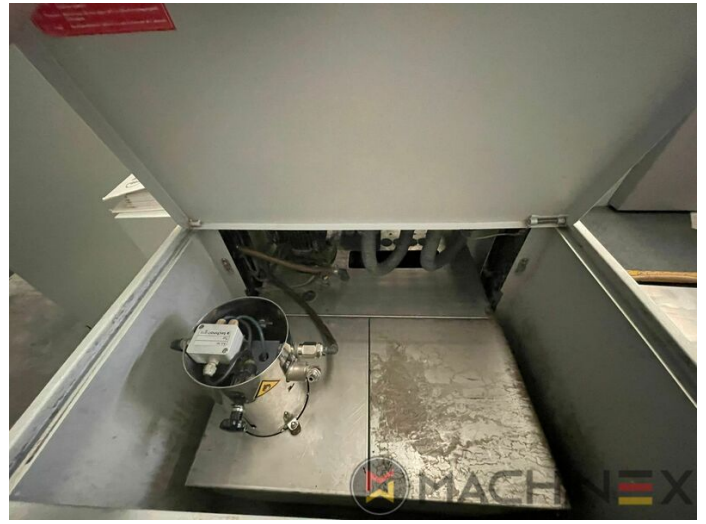

SPAIN | GERMANY | USA | ITALY | TURKEY | CHINA | BRAZIL | MEXICO | PERU

+34 682 639 187

info@machinex.com

MACHINEX