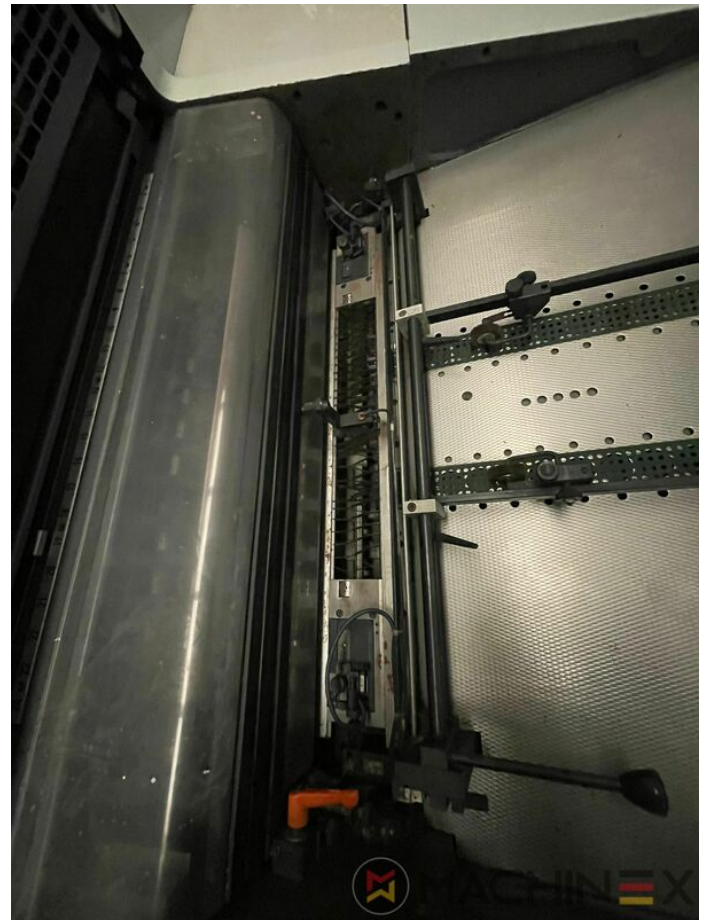

SPAIN | GERMANY | USA | ITALY | TURKEY | CHINA | BRAZIL | MEXICO | PERU

+34 682 639 187

info@machinex.com

MACHINEX