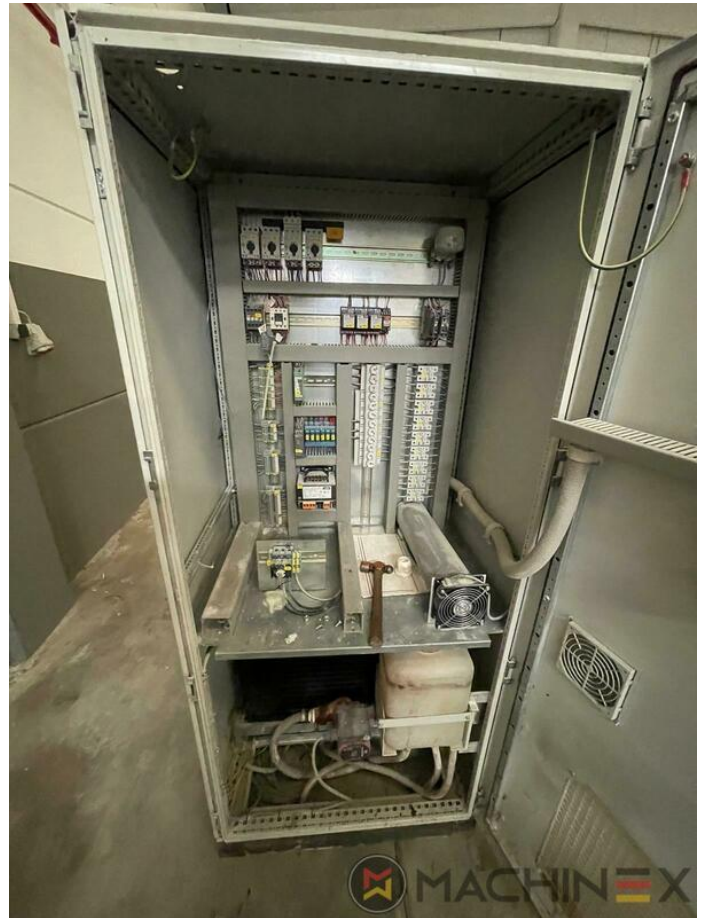

SPAIN | GERMANY | USA | ITALY | TURKEY | CHINA | BRAZIL | MEXICO | PERU

+34 682 639 187

info@machinex.com

MACHINEX