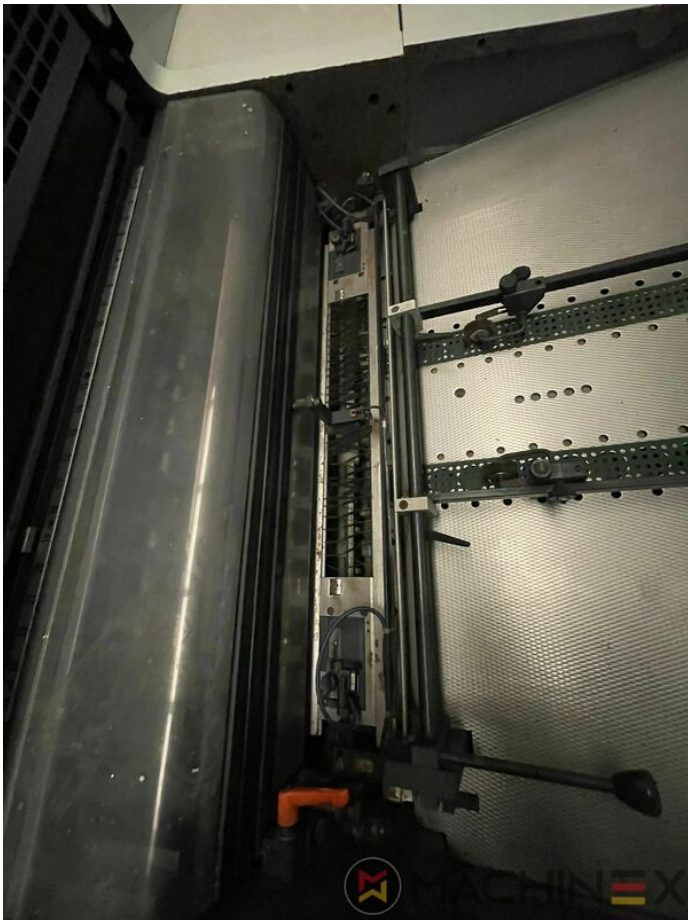

SPAIN | GERMANY | USA | ITALY | TURKEY | CHINA | BRAZIL | MEXICO | PERU

+34 682 639 187

info@machinex.com

MACHINEX