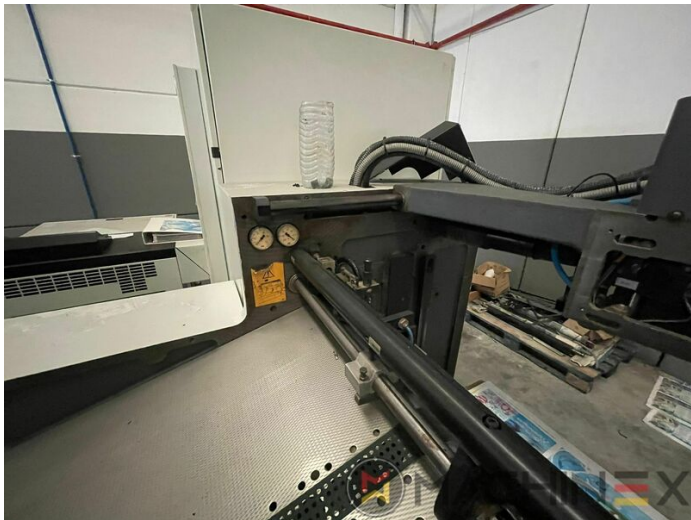

SPAIN | GERMANY | USA | ITALY | TURKEY | CHINA | BRAZIL | MEXICO | PERU

+34 682 639 187

info@machinex.com