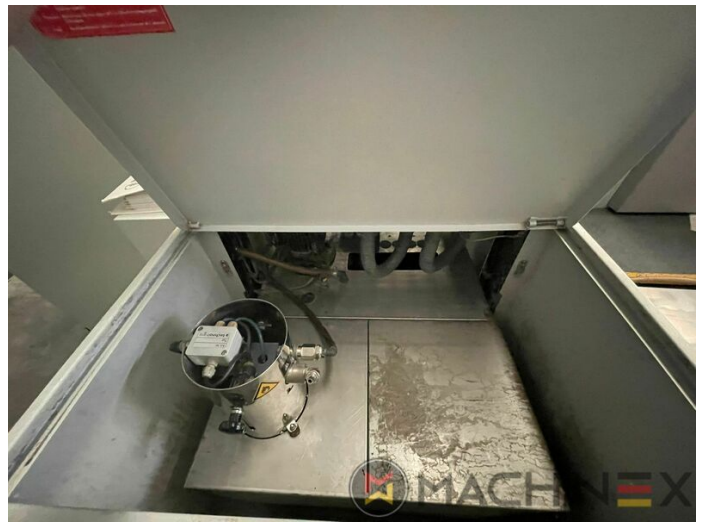

SPAIN | GERMANY | USA | ITALY | TURKEY | CHINA | BRAZIL | MEXICO | PERU

+34 682 639 187

info@machinex.com