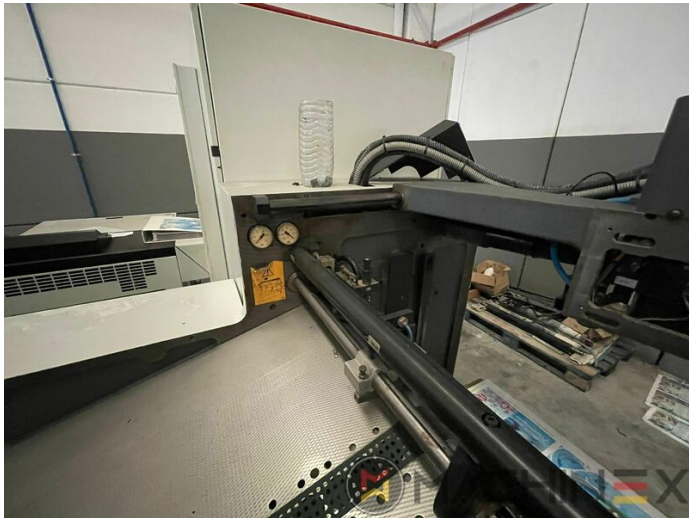

SPAIN | GERMANY | USA | ITALY | TURKEY | CHINA | BRAZIL | MEXICO | PERU

+34 682 639 187

info@machinex.com