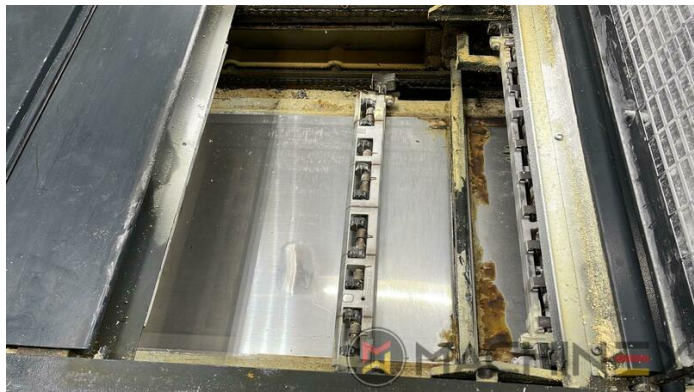

SPAIN | GERMANY | USA | ITALY | TURKEY | CHINA | BRAZIL | MEXICO | PERU

+34 682 639 187

info@machinex.com