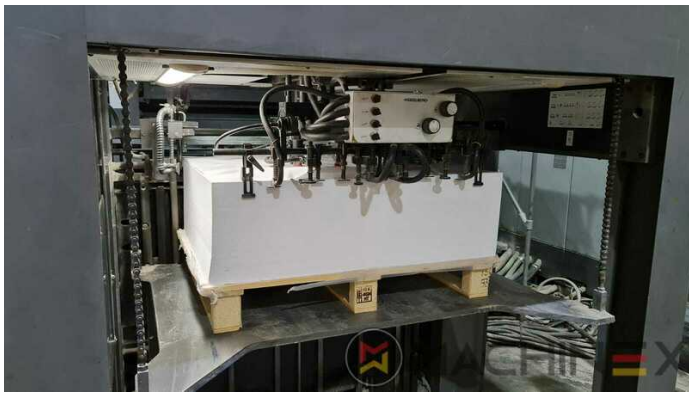

SPAIN | GERMANY | USA | ITALY | TURKEY | CHINA | BRAZIL | MEXICO | PERU

+34 682 639 187

info@machinex.com