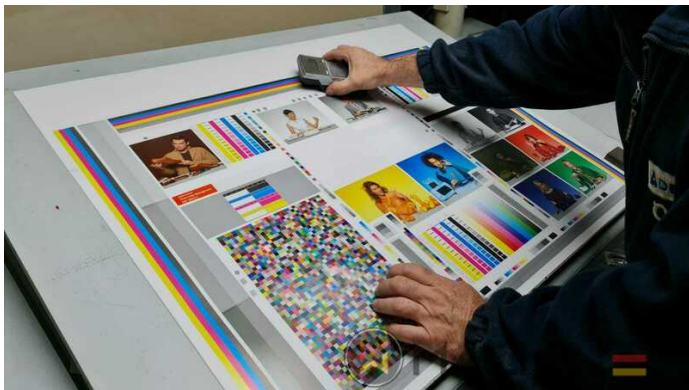

SPAIN | GERMANY | USA | ITALY | TURKEY | CHINA | BRAZIL | MEXICO | PERU

+34 682 639 187

info@machinex.com