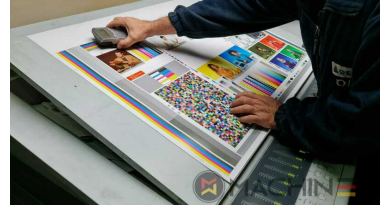

2005 | HEIDELBERG CD 102 5 LX 2

+ USED PRINTING MACHINES 2005 : سنة 5 COLOR + COATER

وصف الطابعة

ادوات

- Autoplate (Semi automatic plate change)
- Antistatic ELTEX
- TECHNOTRANS
- ITC Ink temperature control
- Grafix Exatronic Plus powder sprayer
- Thickness 0,3 - to 1,0 mm
- Rear edge blowers
- Alcolor Vario dampening
- Automatic Blanket Impressions Cylinders & Inking Rollers washing devices
- Electromechanical Stream Controls
- Infrared + Hot air dryer
- Varnish Supply unit 550 l/h
- UV package preparation in delivery
- CP 2000 console touch screen
- Chiller Included
- Program-controlled wash-up device (Roller, Blanket & ICWD)
- AirStar pro water cooled
- Pan Roller Coating Unit