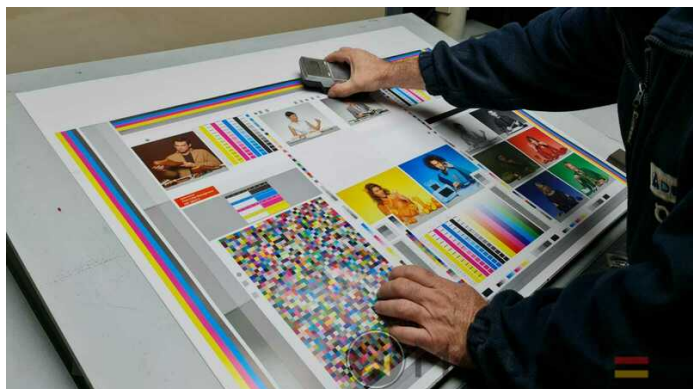

SPAIN | GERMANY | USA | ITALY | TURKEY | CHINA | BRAZIL | MEXICO | PERU

+34 682 639 187

info@machinex.com