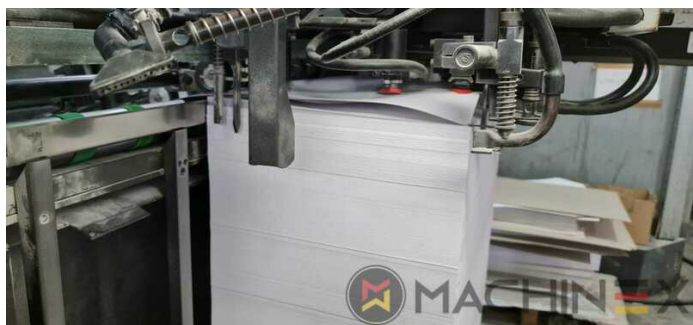

SPAIN | GERMANY | USA | ITALY | TURKEY | CHINA | BRAZIL | MEXICO | PERU

+34 682 639 187

info@machinex.com