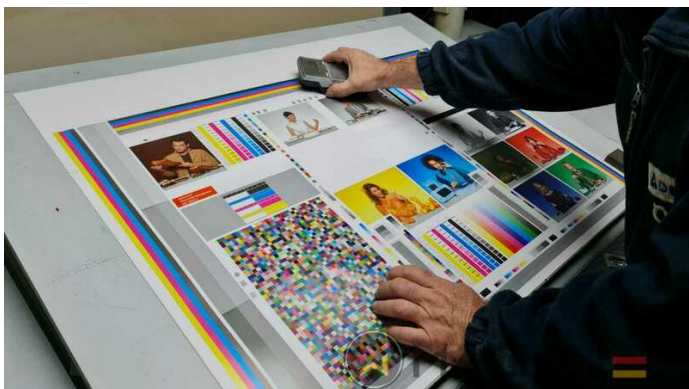

SPAIN | GERMANY | USA | ITALY | TURKEY | CHINA | BRAZIL | MEXICO | PERU

+34 682 639 187

info@machinex.com