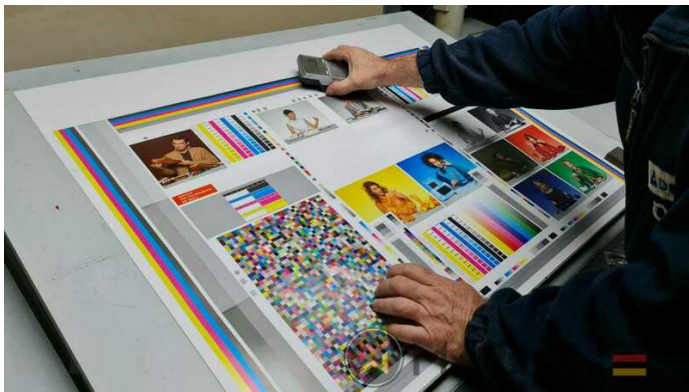

SPAIN | GERMANY | USA | ITALY | TURKEY | CHINA | BRAZIL | MEXICO | PERU

+34 682 639 187

info@machinex.com