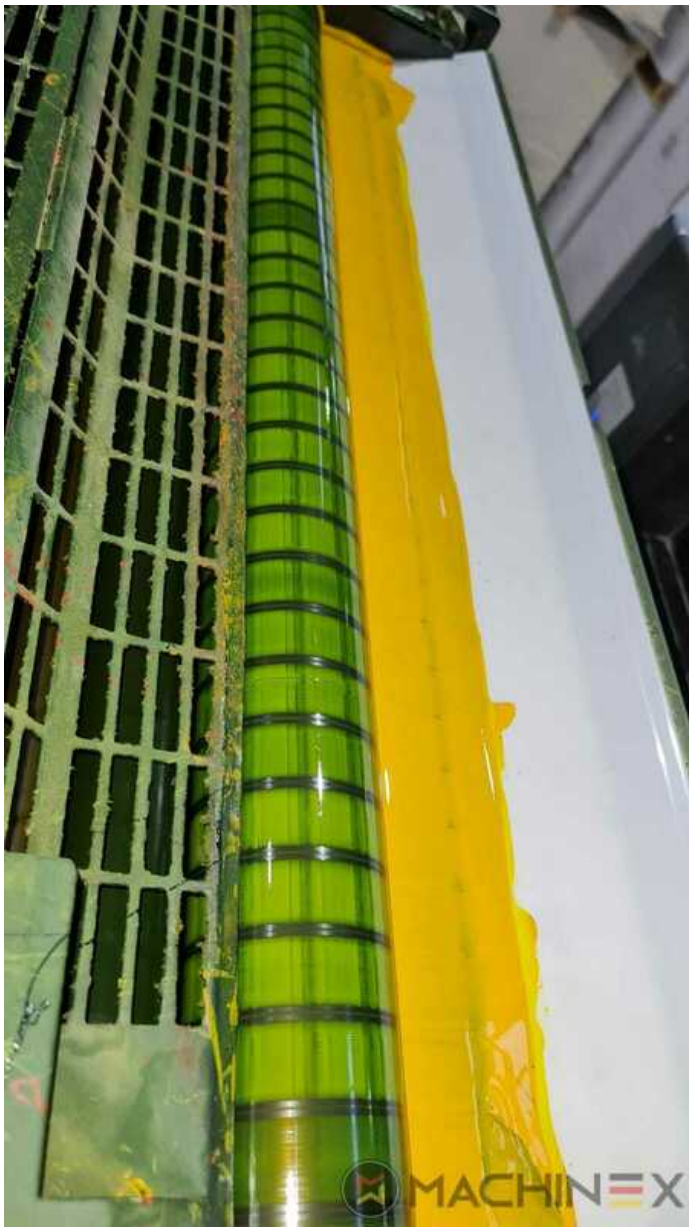

SPAIN | GERMANY | USA | ITALY | TURKEY | CHINA | BRAZIL | MEXICO | PERU

+34 682 639 187

info@machinex.com