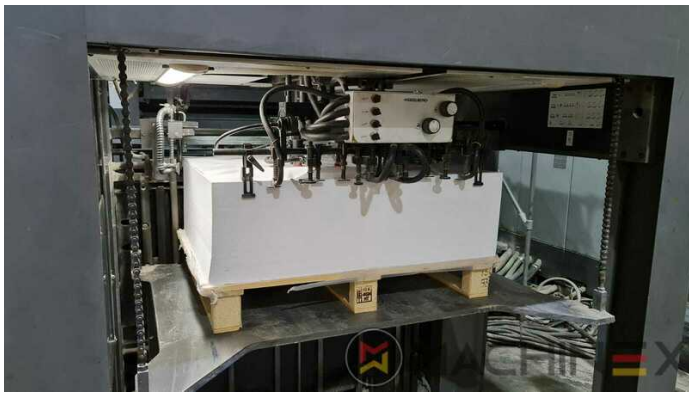

SPAIN | GERMANY | USA | ITALY | TURKEY | CHINA | BRAZIL | MEXICO | PERU

+34 682 639 187

info@machinex.com