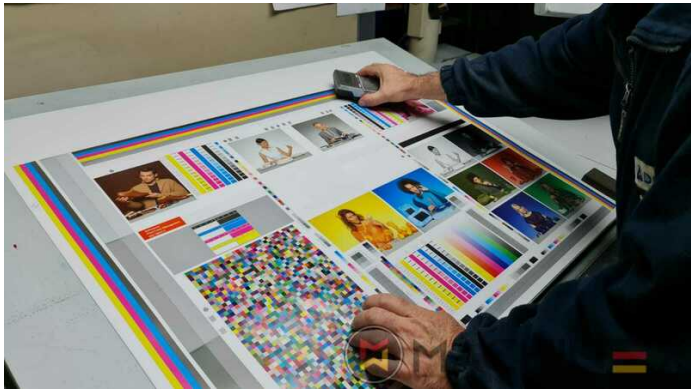

SPAIN | GERMANY | USA | ITALY | TURKEY | CHINA | BRAZIL | MEXICO | PERU

+34 682 639 187

info@machinex.com