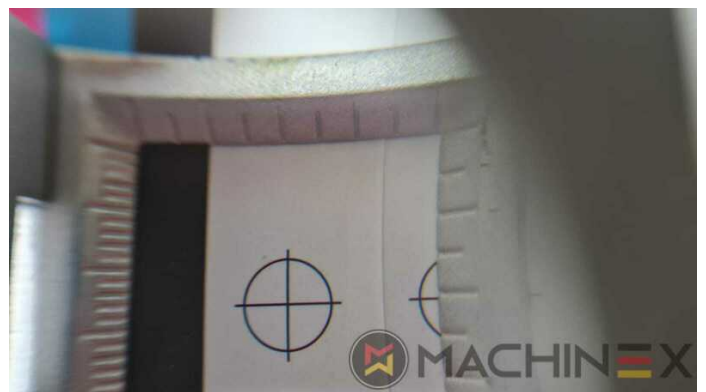

SPAIN | GERMANY | USA | ITALY | TURKEY | CHINA | BRAZIL | MEXICO | PERU

+34 682 639 187

info@machinex.com