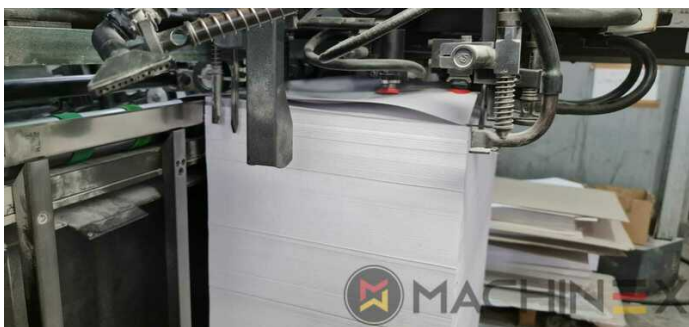

SPAIN | GERMANY | USA | ITALY | TURKEY | CHINA | BRAZIL | MEXICO | PERU

+34 682 639 187

info@machinex.com