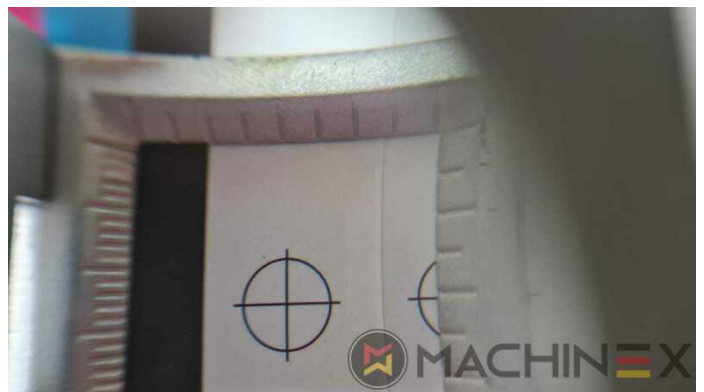

SPAIN | GERMANY | USA | ITALY | TURKEY | CHINA | BRAZIL | MEXICO | PERU

+34 682 639 187

info@machinex.com