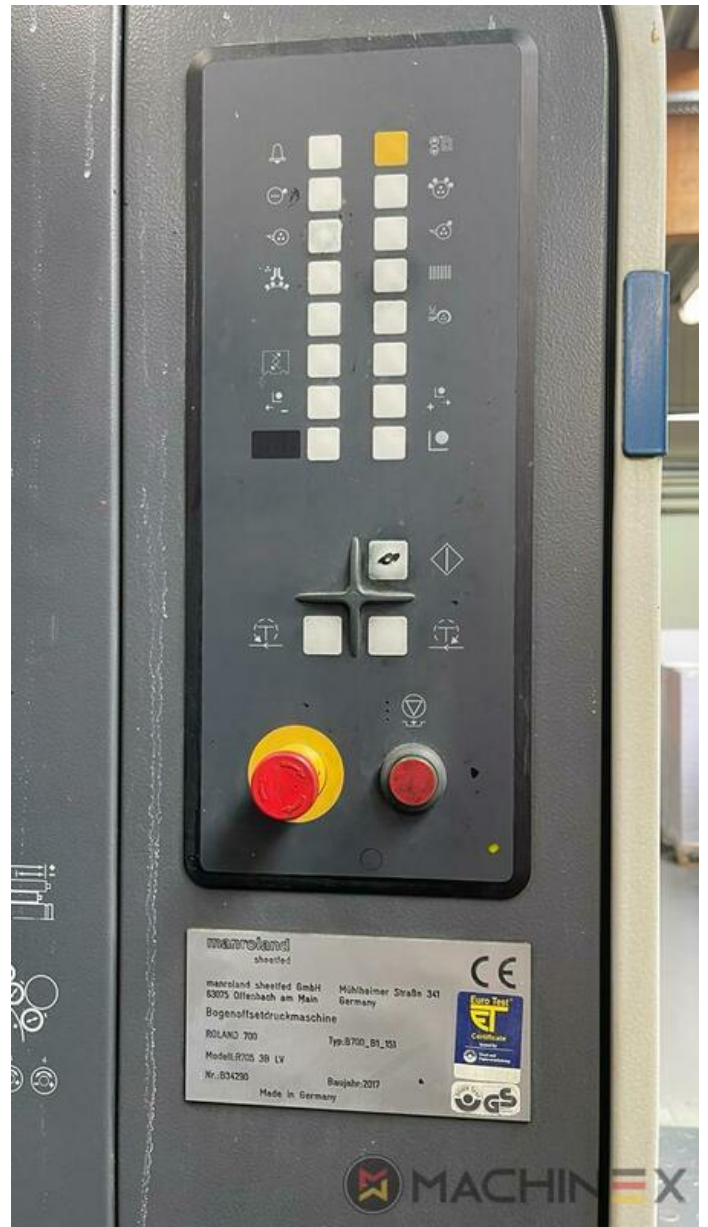

SPAIN | GERMANY | USA | ITALY | TURKEY | CHINA | BRAZIL | MEXICO | PERU

+34 682 639 187

info@machinex.com