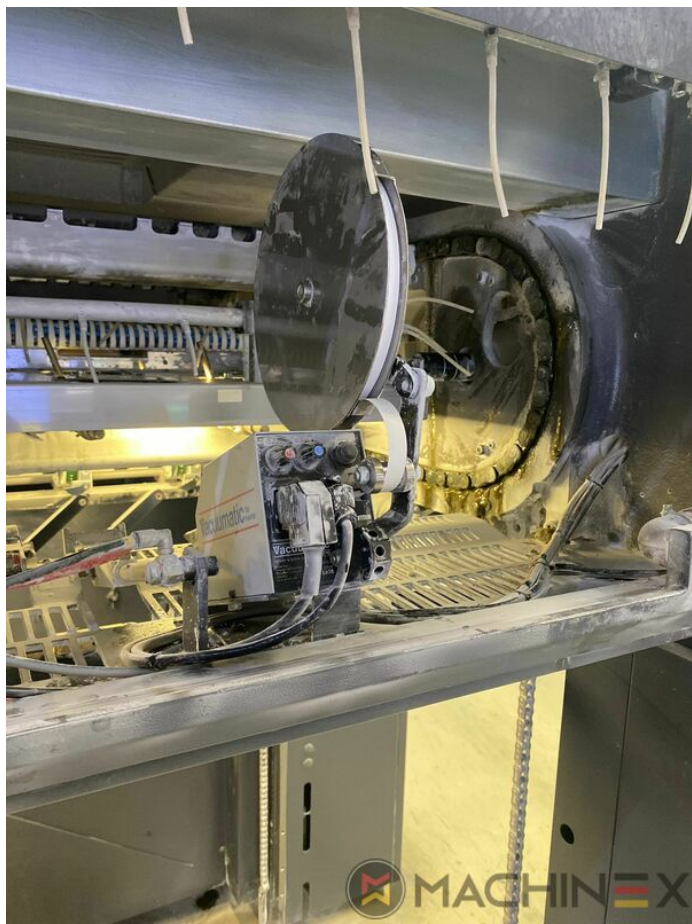

SPAIN | GERMANY | USA | ITALY | TURKEY | CHINA | BRAZIL | MEXICO | PERU

+34 682 639 187

info@machinex.com