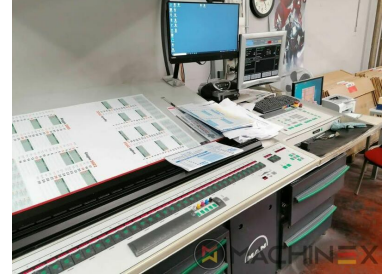

2007 | MAN ROLAND R 704 3B P LV HIPRINT

+ USED PRINTING MACHINES 2007 : سنة 4 COLOR + COATER

وصف الطابعة

ادوات

- Chromed impression cylinders
- Grafix Hitronic powder spray
- Quick Change coating
- ROLAND DELTAMATIC dampening system
- Preset - automatic size device
- TECHNOTRANS
- APL automated plate loading (fully automatic)
- Automatic blanket, roller and impression-cylinder washing device
- ITC Ink temperature control
- High Pile delivery
- Electromechanical double sheet control
- LCS and Quickstart
- RCI Remote Ink Control with CCI
- HiPrint Model
- Steel Plate in feeder and Delivery

اصطلاحات تفاصيل

- Max. format : 740 X 1040 mm
- Perfecting : 2 + 2 - 4 + 0
- Sheet Counter : 145 Million
- Min. format :: 340 x 480 mm
- Print output : 15.000 sph.

SPAIN | GERMANY | USA | ITALY | TURKEY | CHINA | BRAZIL | MEXICO | PERU