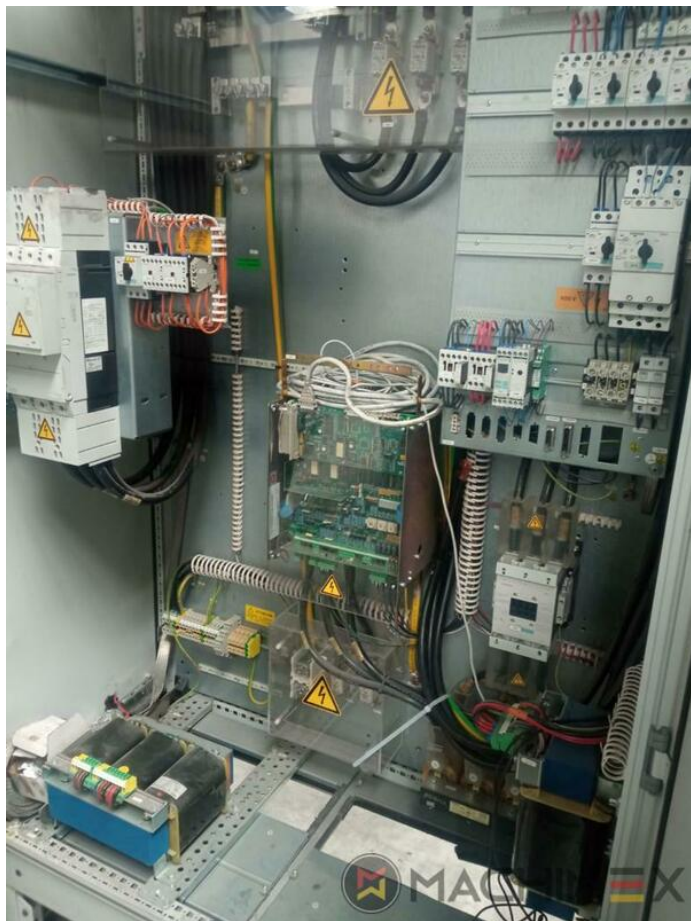

SPAIN | GERMANY | USA | ITALY | TURKEY | CHINA | BRAZIL | MEXICO | PERU

+34 682 639 187

info@machinex.com

MACHINEX