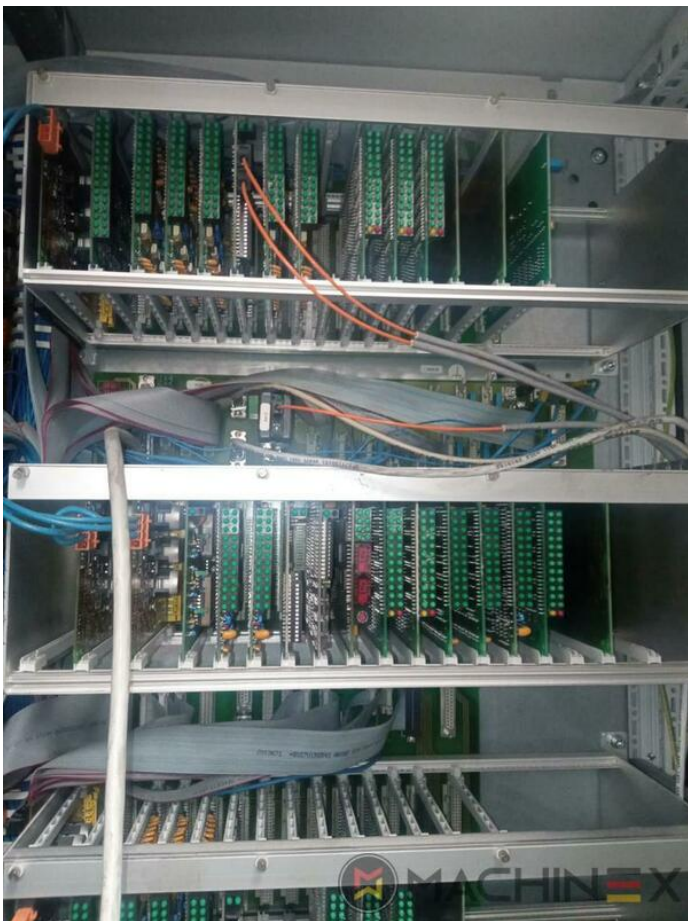

SPAIN | GERMANY | USA | ITALY | TURKEY | CHINA | BRAZIL | MEXICO | PERU

+34 682 639 187

info@machinex.com

MACHINEX