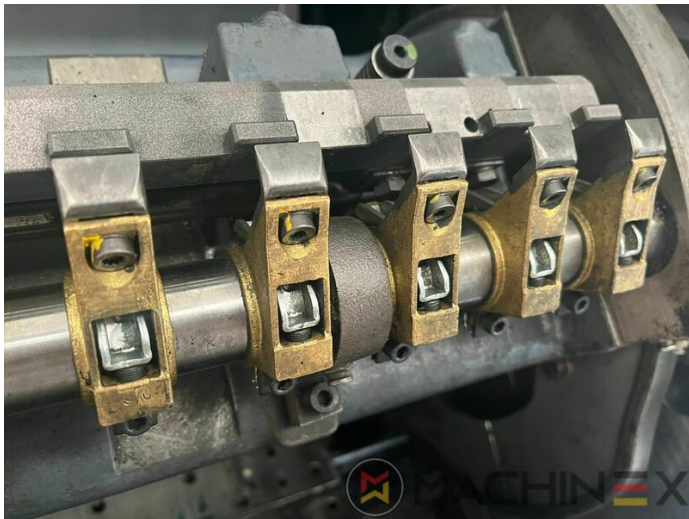

SPAIN | GERMANY | USA | ITALY | TURKEY | CHINA | BRAZIL | MEXICO | PERU

+34 682 639 187

info@machinex.com