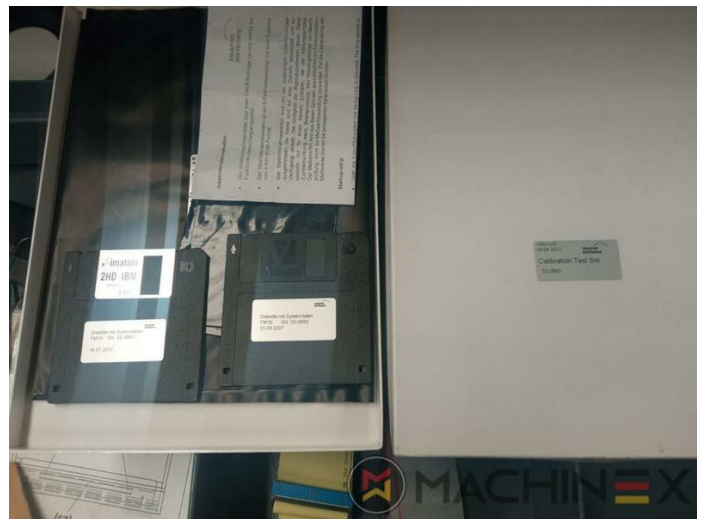

SPAIN | GERMANY | USA | ITALY | TURKEY | CHINA | BRAZIL | MEXICO | PERU

+34 682 639 187

info@machinex.com

MACHINEX