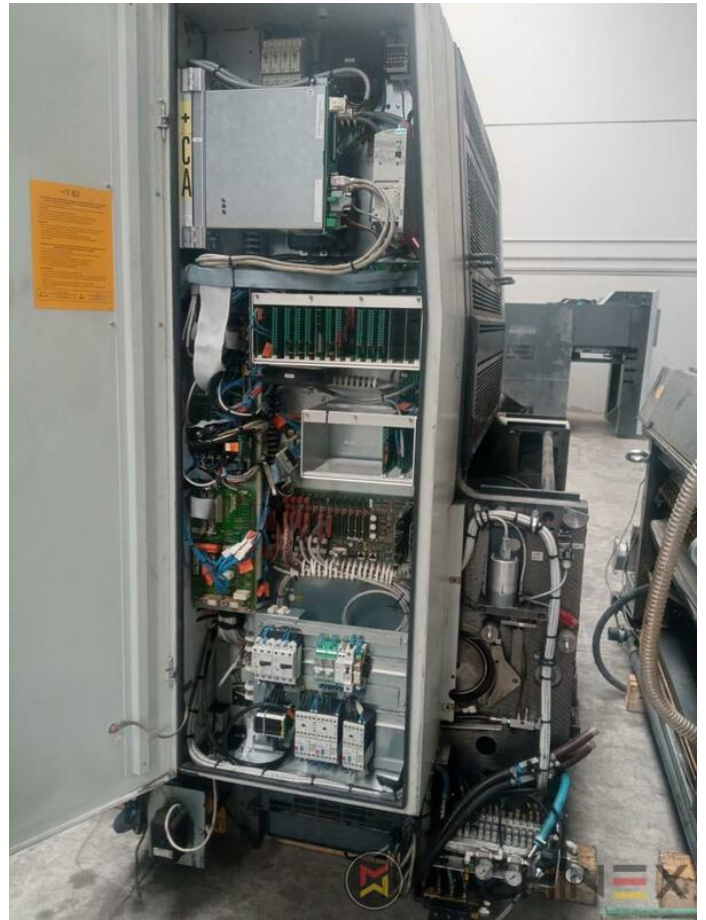

SPAIN | GERMANY | USA | ITALY | TURKEY | CHINA | BRAZIL | MEXICO | PERU

+34 682 639 187

info@machinex.com