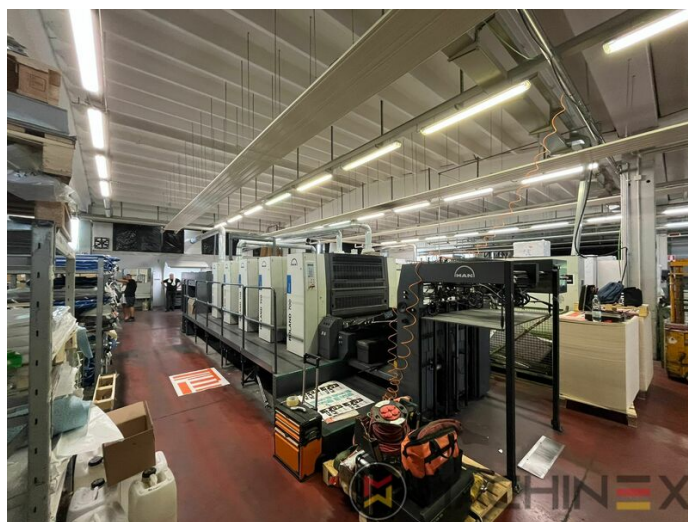

- CombiStar (Technotrans Beta C 400) (with Alcosmart) (Air-cooled)
- Select Dryer IR/TL
- CIP3 connection to console and software

SPAIN | GERMANY | USA | ITALY | TURKEY | CHINA | BRAZIL | MEXICO | PERU

+34 682 639 187

info@machinex.com