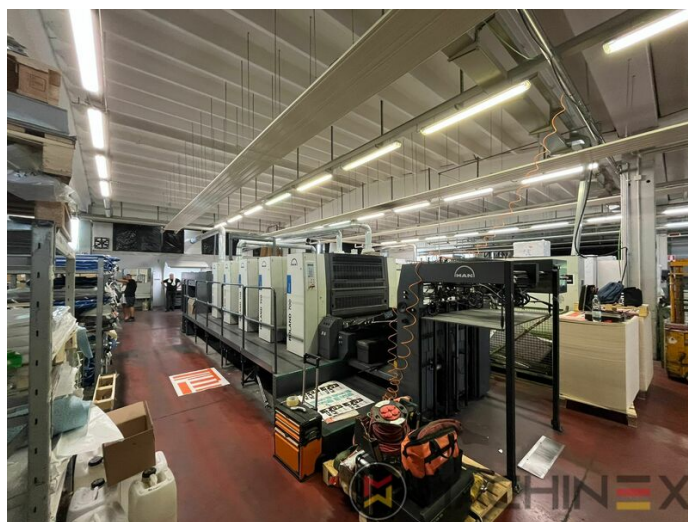

- CombiStar (Technotrans Beta C 400 with Alcosmart) Air-cooled
- Select Dryer IR/TL
- CIP3 connection to console and software

SPAIN | GERMANY | USA | ITALY | TURKEY | CHINA | BRAZIL | MEXICO | PERU

+34 682 639 187

info@machinex.com