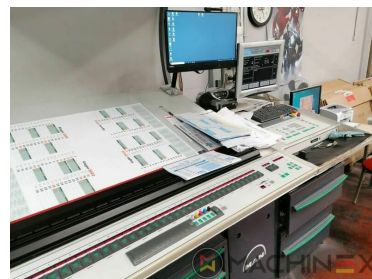

2007 | MAN ROLAND R 704 3B P LV HIPRINT

+ USED PRINTING MACHINES ◻ YEAR: 2007 ◻ 4 COLOR + COATER

PRINTER DESCRIPTION

EQUIPMENT

- Chromed impression cylinders
- Grafix Hitronic powder spray
- Quick Change coating
- ROLAND DELTAMATIC dampening system
- Preset - automatic size device
- TECHNOTRANS
- APL automated plate loading (fully automatic)
- Automatic blanket, roller and impression-cylinder washing device
- ITC Ink temperature control
- High Pile delivery
- Electromechanical double sheet control
- LCS and Quickstart
- RCI Remote Ink Control with CCI
- HiPrint Model
- Steel Plate in feeder and Delivery

TECHNICAL DETAILS

- Max. format : 740 X 1040 mm
- Perfecting : 2 + 2 - 4 + 0
- Sheet Counter : 145 Million
- Min. format :: 340 x 480 mm
- Print output : 15.000 sph.

SPAIN | GERMANY | USA | ITALY | TURKEY | CHINA | BRAZIL | MEXICO | PERU