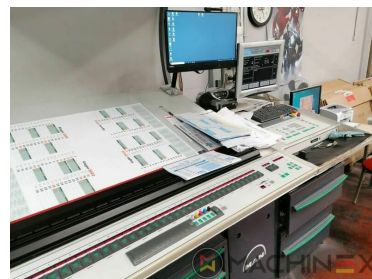

2007 | MAN ROLAND R 704 3B P LV HIPRINT

+ USED PRINTING MACHINES 2007 : שנה 4 COLOR + COATER

תיאור המדפסת

ציוד

- Chromed impression cylinders
- Grafix Hitronic powder spray
- Quick Change coating
- ROLAND DELTAMATIC dampening system
- Preset - automatic size device
- TECHNOTRANS
- APL automated plate loading (fully automatic)
- Automatic blanket, roller and impression-cylinder washing device
- ITC Ink temperature control
- High Pile delivery
- Electromechanical double sheet control
- LCS and Quickstart
- RCI Remote Ink Control with CCI
- HiPrint Model
- Steel Plate in feeder and Delivery

טכני פרטים

- Max. format : 740 X 1040 mm
- Perfecting : 2 + 2 - 4 + 0
- Sheet Counter : 145 Million
- Min. format :: 340 x 480 mm
- Print output : 15.000 sph.

SPAIN | GERMANY | USA | ITALY | TURKEY | CHINA | BRAZIL | MEXICO | PERU