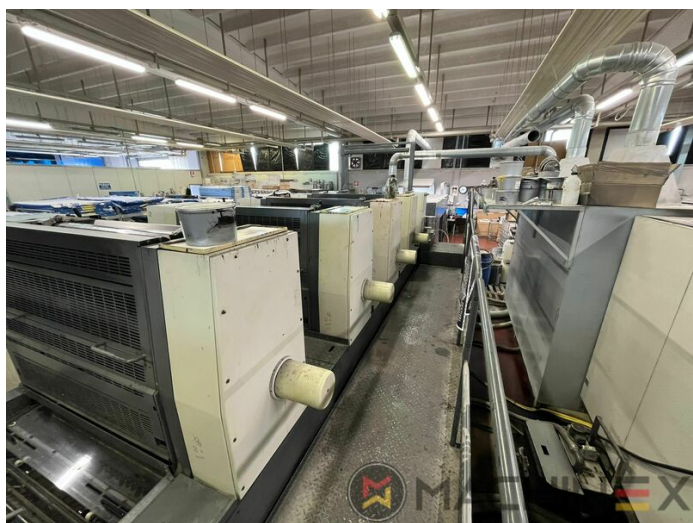

SPAIN | GERMANY | USA | ITALY | TURKEY | CHINA | BRAZIL | MEXICO | PERU

+34 682 639 187

info@machinex.com