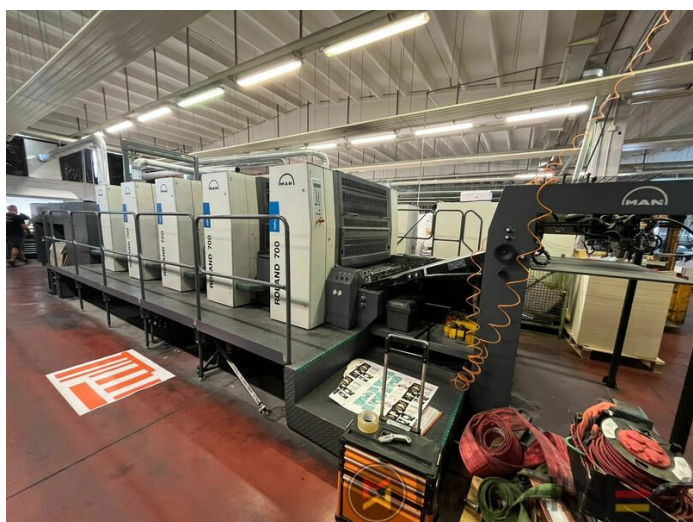

SPAIN | GERMANY | USA | ITALY | TURKEY | CHINA | BRAZIL | MEXICO | PERU

+34 682 639 187

info@machinex.com