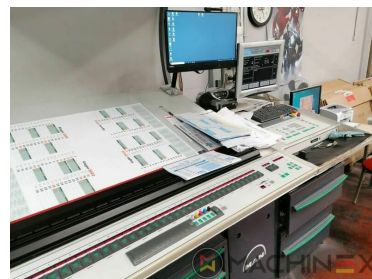

2007 | MAN ROLAND R 704 3B P LV HIPRINT

+ USED PRINTING MACHINES 2007 4 COLOR + COATER

- Chromed impression cylinders
- Grafix Hitronic powder spray
- Quick Change coating
- ROLAND DELTAMATIC dampening system
- Preset - automatic size device
- TECHNOTRANS
- APL automated plate loading (fully automatic)
- Automatic blanket, roller and impression-cylinder washing device
- ITC Ink temperature control
- High Pile delivery
- Electromechanical double sheet control
- LCS and Quickstart
- RCI Remote Ink Control with CCI
- HiPrint Model
- Steel Plate in feeder and Delivery

- Max. format : 740 X 1040 mm
- Perfecting : 2 + 2 - 4 + 0
- Sheet Counter : 145 Million
- Min. format :: 340 x 480 mm
- Print output : 15.000 sph.

SPAIN | GERMANY | USA | ITALY | TURKEY | CHINA | BRAZIL | MEXICO | PERU