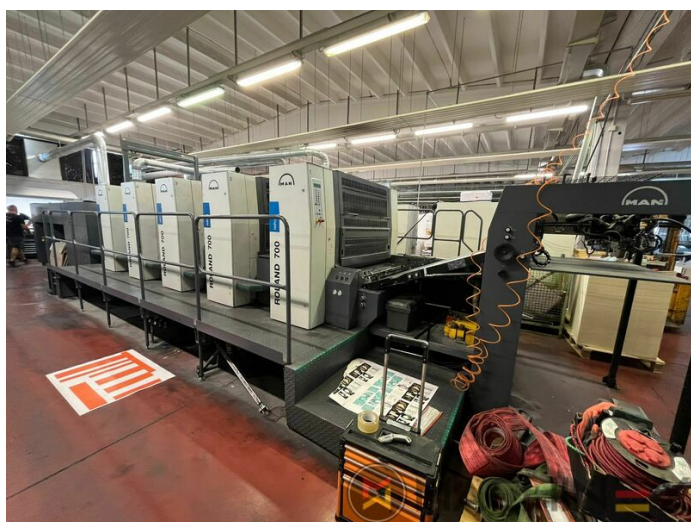

SPAIN | GERMANY | USA | ITALY | TURKEY | CHINA | BRAZIL | MEXICO | PERU

+34 682 639 187

info@machinex.com