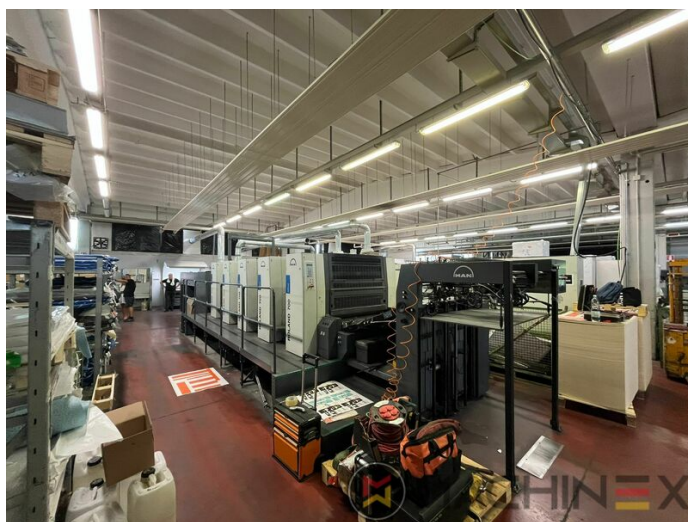

- CombiStar (Technotrans Beta C 400) (with Alcosmart) (Air-cooled)
- Select Dryer IR/TL
- CIP3 connection to console and software

SPAIN | GERMANY | USA | ITALY | TURKEY | CHINA | BRAZIL | MEXICO | PERU

+34 682 639 187

info@machinex.com