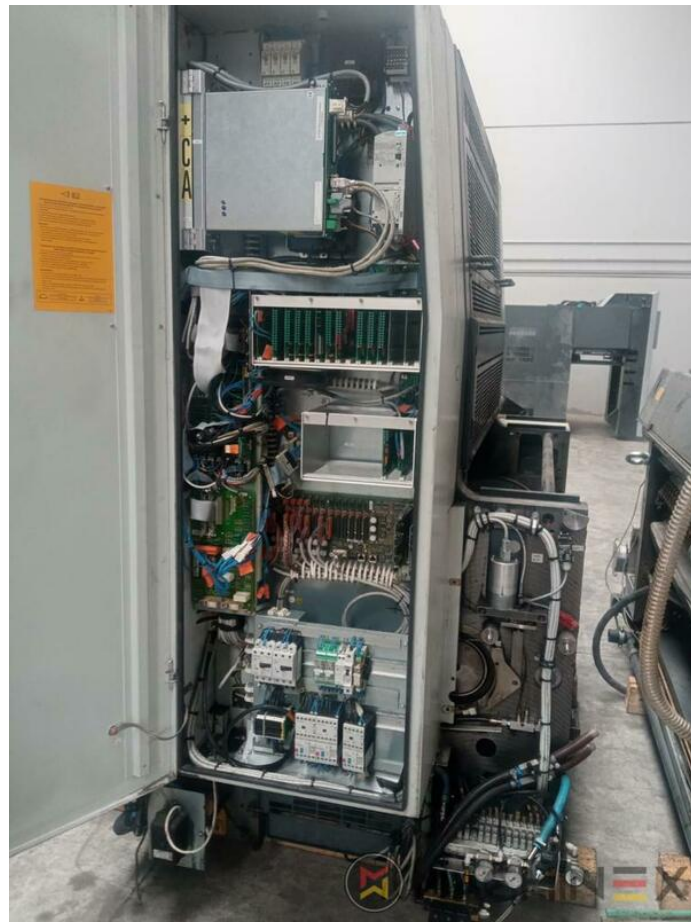

SPAIN | GERMANY | USA | ITALY | TURKEY | CHINA | BRAZIL | MEXICO | PERU

+34 682 639 187

info@machinex.com