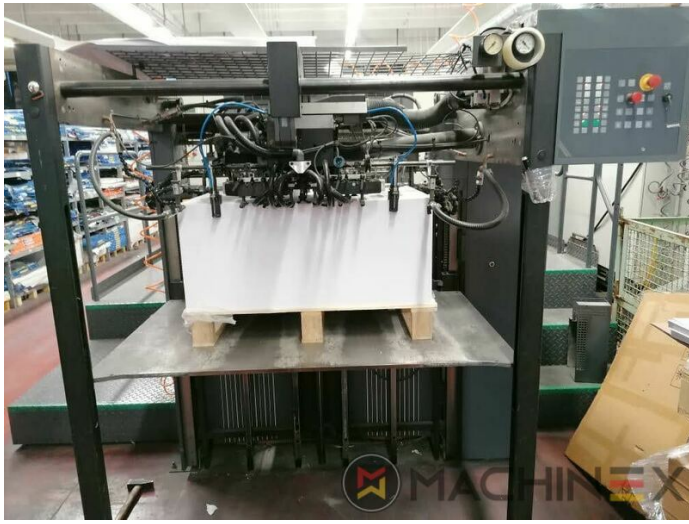

SPAIN | GERMANY | USA | ITALY | TURKEY | CHINA | BRAZIL | MEXICO | PERU

+34 682 639 187

info@machinex.com