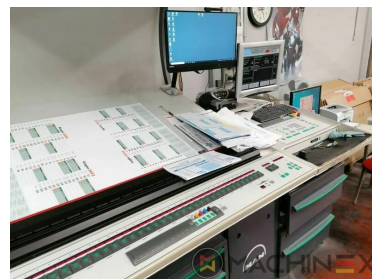

2007 | MAN ROLAND R 704 3B P LV HIPRINT

+ USED PRINTING MACHINES ◻ GODINA: 2007 📄 4 COLOR + COATER

PRINTER DESCRIPTION

OPREMA

- Chromed impression cylinders
- Grafix Hitronic powder spray
- Quick Change coating
- ROLAND DELTAMATIC dampening system
- Preset - automatic size device
- TECHNOTRANS
- APL automated plate loading (fully automatic)
- Automatic blanket, roller and impression-cylinder washing device
- ITC Ink temperature control
- High Pile delivery
- Electromechanical double sheet control
- LCS and Quickstart
- RCI Remote Ink Control with CCI
- HiPrint Model
- Steel Plate in feeder and Delivery

TEHNIČKI POJEDINOSTI

- Max. format : 740 X 1040 mm
- Perfecting : 2 + 2 - 4 + 0
- Sheet Counter : 145 Million
- Min. format :: 340 x 480 mm
- Print output : 15.000 sph.

SPAIN | GERMANY | USA | ITALY | TURKEY | CHINA | BRAZIL | MEXICO | PERU