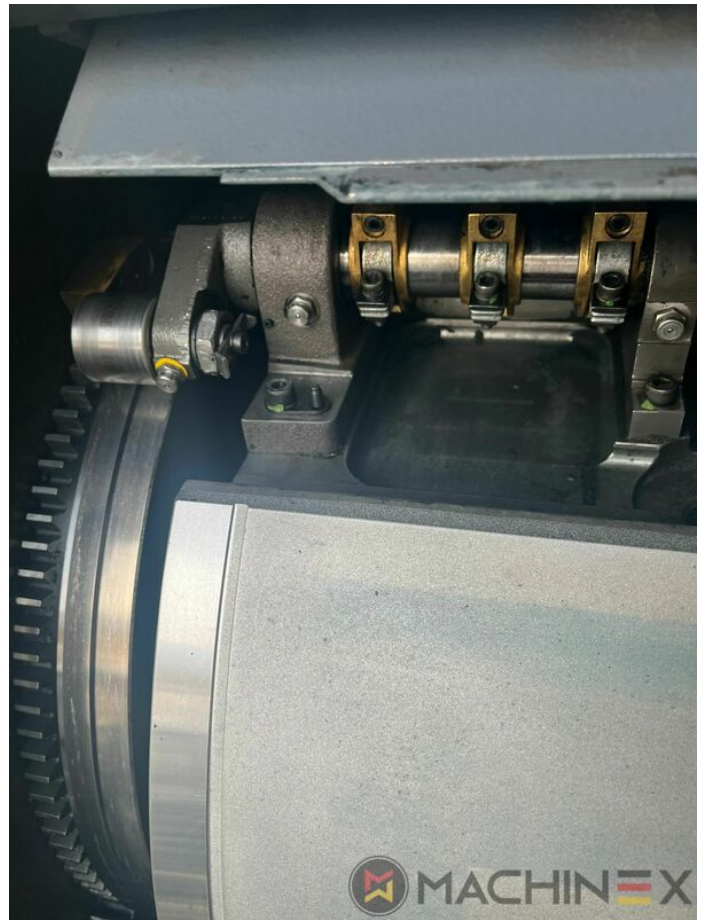

SPAIN | GERMANY | USA | ITALY | TURKEY | CHINA | BRAZIL | MEXICO | PERU

+34 682 639 187

info@machinex.com

MACHINEX