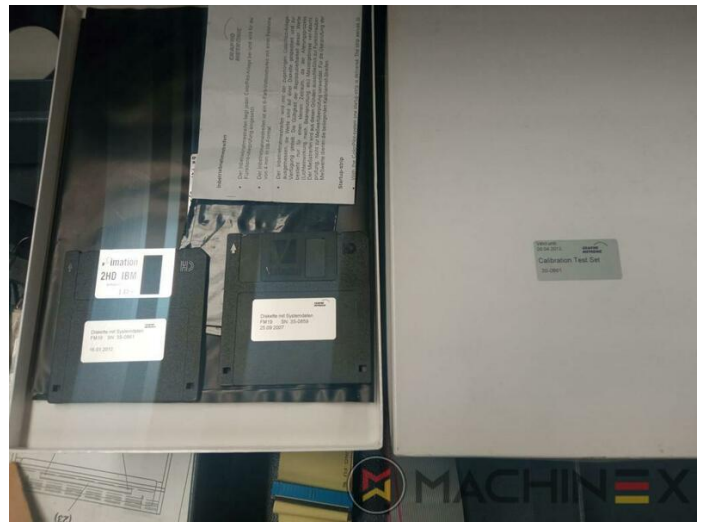

SPAIN | GERMANY | USA | ITALY | TURKEY | CHINA | BRAZIL | MEXICO | PERU

+34 682 639 187

info@machinex.com