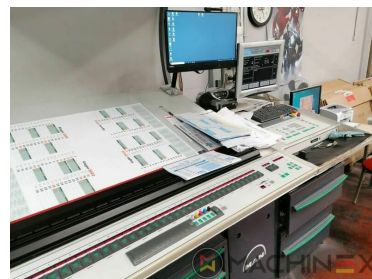

# 2007 | MAN ROLAND R 704 3B P LV HIPRINT

+ USED PRINTING MACHINES    ⌚ ГОД: 2007    📄 4 COLOR + COATER

## ОПИСАНИЕ ПРИНТЕРА

# ОПИСАНИЕ

- Chromed impression cylinders
- Grafix Hitronic powder spray
- Quick Change coating
- ROLAND DELTAMATIC dampening system
- Preset - automatic size device
- TECHNOTRANS
- APL automated plate loading (fully automatic)
- Automatic blanket, roller and impression-cylinder washing device
- ITC Ink temperature control
- High Pile delivery
- Electromechanical double sheet control
- LCS and Quickstart
- RCI Remote Ink Control with CCI
- HiPrint Model
- Steel Plate in feeder and Delivery