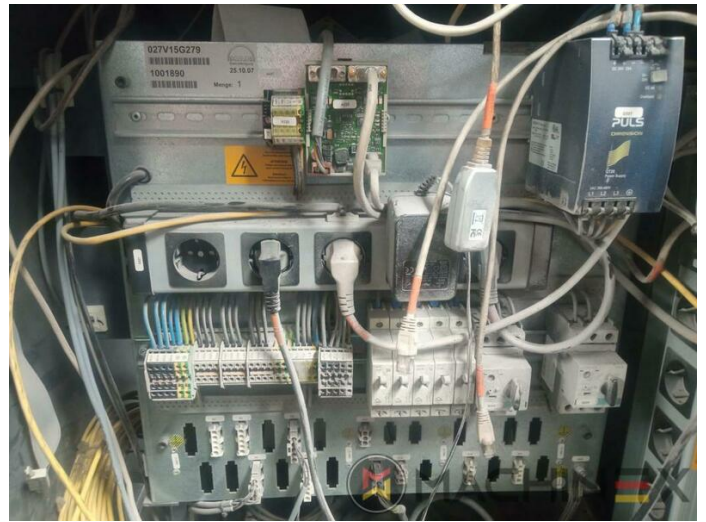

SPAIN | GERMANY | USA | ITALY | TURKEY | CHINA | BRAZIL | MEXICO | PERU

+34 682 639 187

info@machinex.com