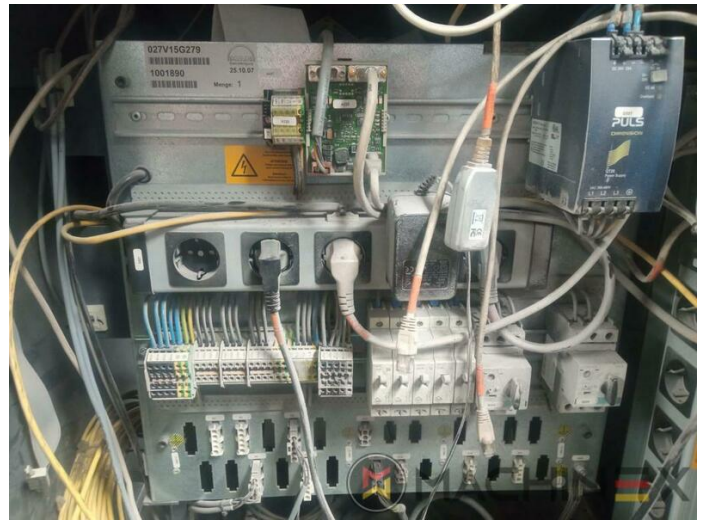

SPAIN | GERMANY | USA | ITALY | TURKEY | CHINA | BRAZIL | MEXICO | PERU

+34 682 639 187

info@machinex.com