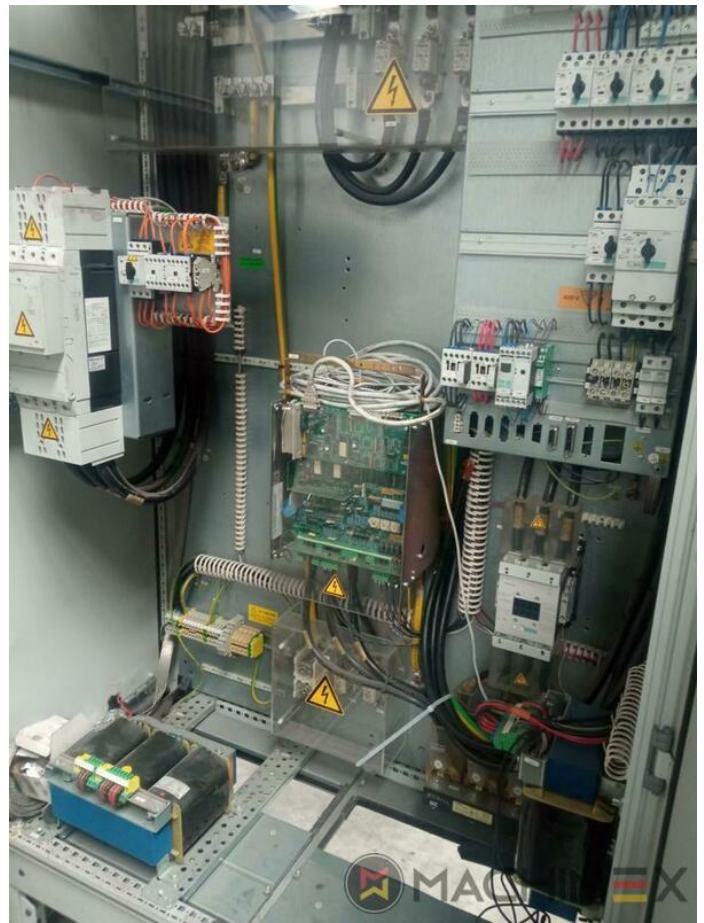

SPAIN | GERMANY | USA | ITALY | TURKEY | CHINA | BRAZIL | MEXICO | PERU

+34 682 639 187

info@machinex.com