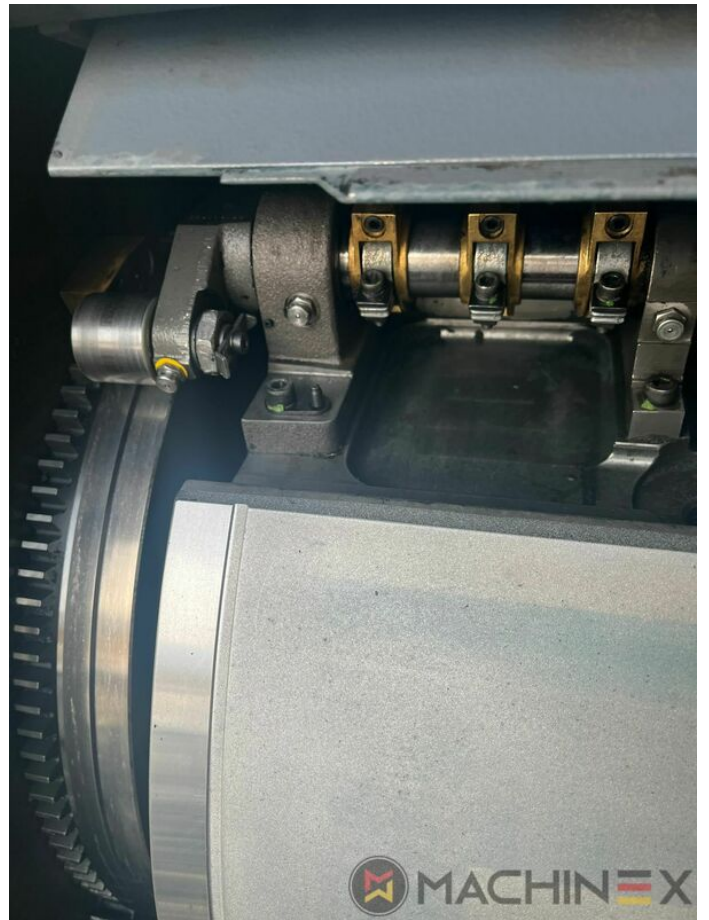

SPAIN | GERMANY | USA | ITALY | TURKEY | CHINA | BRAZIL | MEXICO | PERU

+34 682 639 187

info@machinex.com

MACHINEX