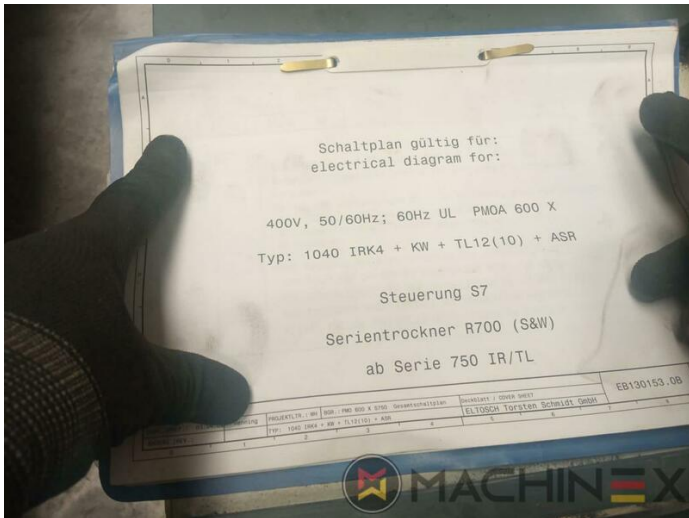

SPAIN | GERMANY | USA | ITALY | TURKEY | CHINA | BRAZIL | MEXICO | PERU

+34 682 639 187

info@machinex.com