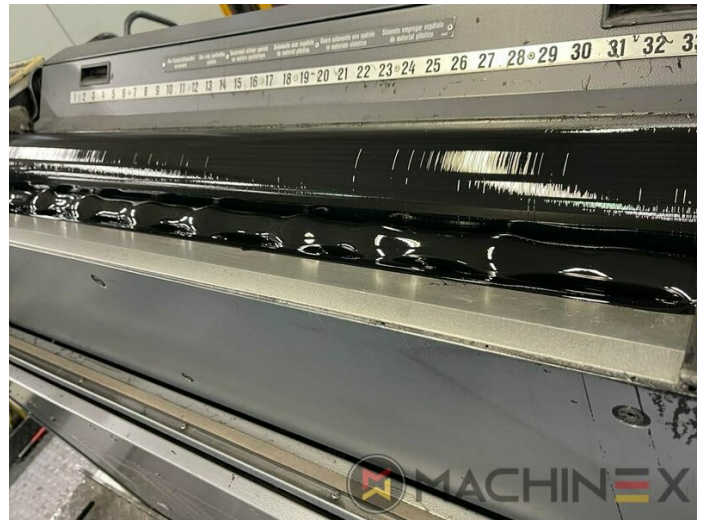

SPAIN | GERMANY | USA | ITALY | TURKEY | CHINA | BRAZIL | MEXICO | PERU

+34 682 639 187

info@machinex.com