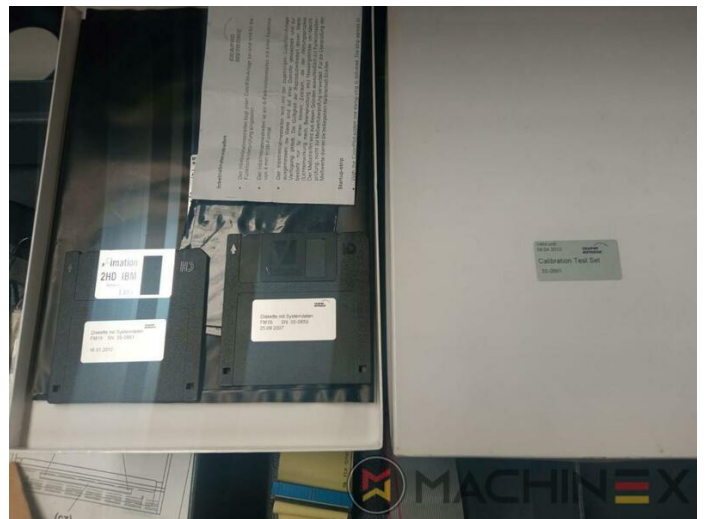

SPAIN | GERMANY | USA | ITALY | TURKEY | CHINA | BRAZIL | MEXICO | PERU

+34 682 639 187

info@machinex.com