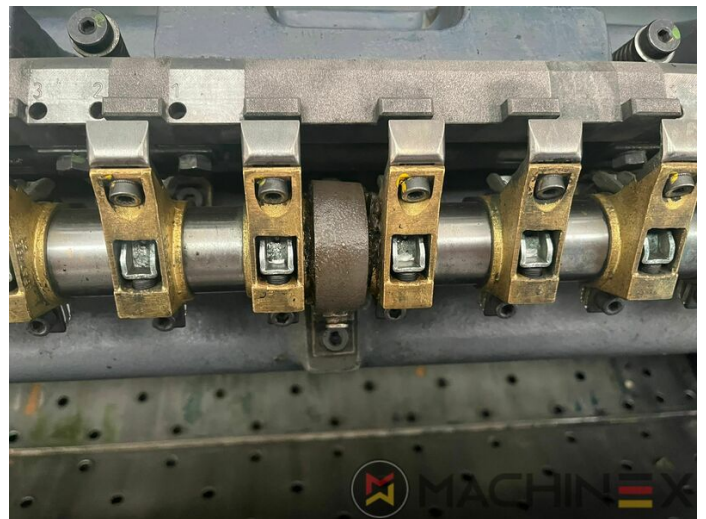

SPAIN | GERMANY | USA | ITALY | TURKEY | CHINA | BRAZIL | MEXICO | PERU

+34 682 639 187

info@machinex.com