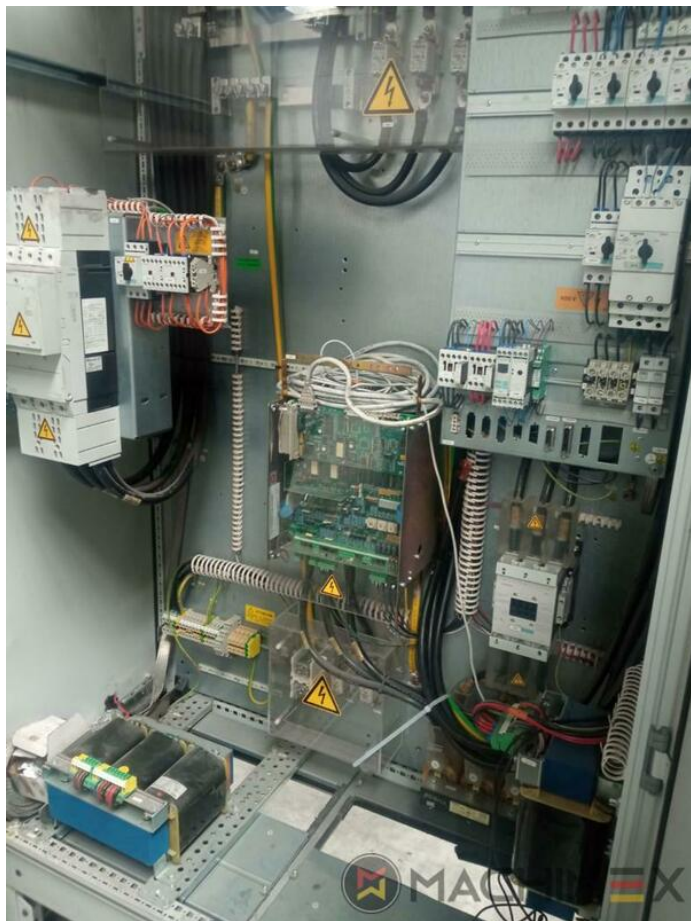

SPAIN | GERMANY | USA | ITALY | TURKEY | CHINA | BRAZIL | MEXICO | PERU

+34 682 639 187

info@machinex.com