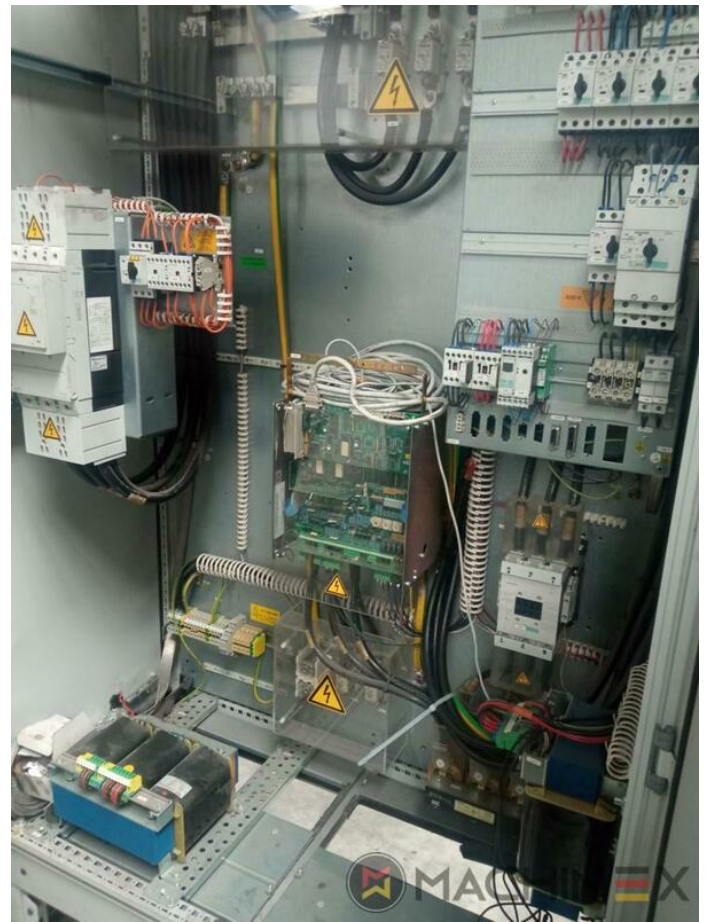

SPAIN | GERMANY | USA | ITALY | TURKEY | CHINA | BRAZIL | MEXICO | PERU

+34 682 639 187

info@machinex.com