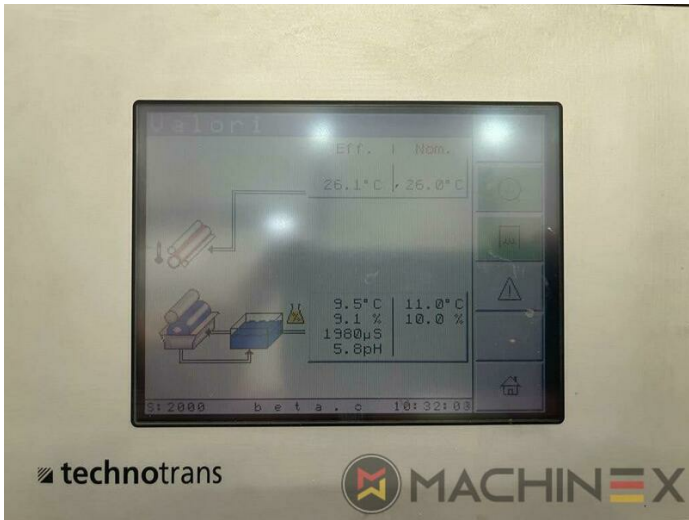

SPAIN | GERMANY | USA | ITALY | TURKEY | CHINA | BRAZIL | MEXICO | PERU

+34 682 639 187

info@machinex.com