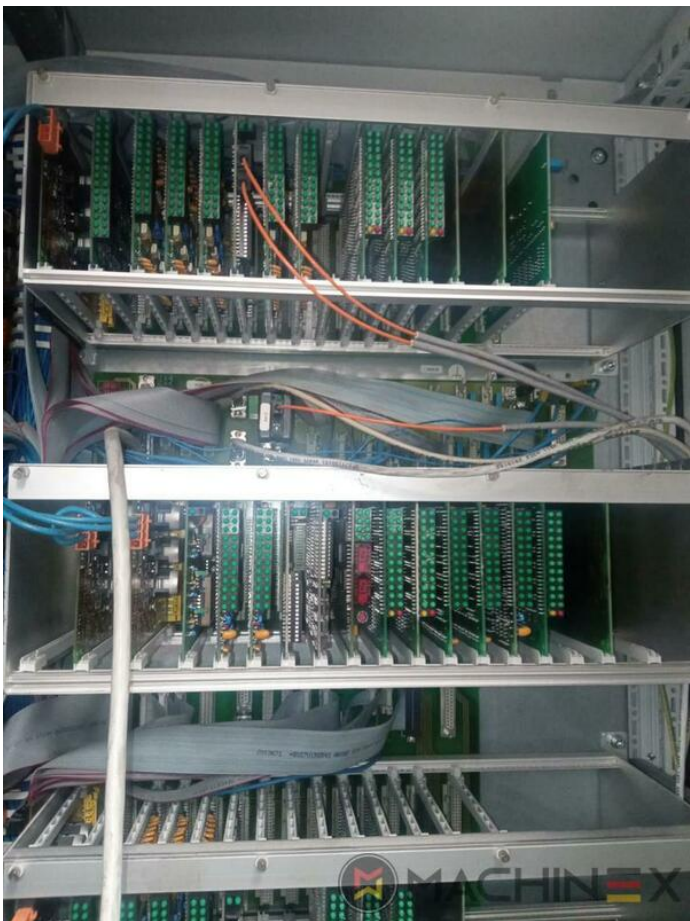

SPAIN | GERMANY | USA | ITALY | TURKEY | CHINA | BRAZIL | MEXICO | PERU

+34 682 639 187

info@machinex.com