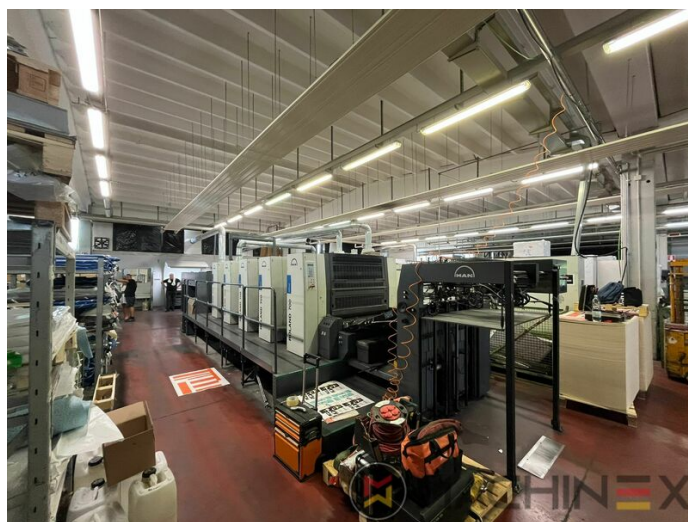

- CombiStar (Technotrans Beta C 400) (with Alcosmart) (Air-cooled)
- Select Dryer IR/TL
- CIP3 connection to console and software

SPAIN | GERMANY | USA | ITALY | TURKEY | CHINA | BRAZIL | MEXICO | PERU

+34 682 639 187

info@machinex.com

MACHINEX