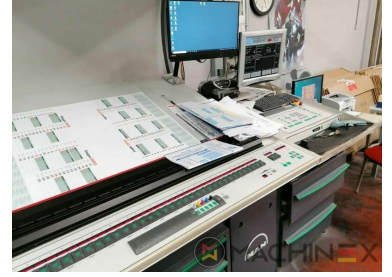

2007 | MAN ROLAND R 704 3B P LV HIPRINT

+ USED PRINTING MACHINES 2007 YIL: 2007 4 RENKLI + COATER

YAZICI AÇIKLAMASI

EKIPMAN

- Chromed impression cylinders
- Grafix Hitronic powder spray
- Quick Change coating
- ROLAND DELTAMATIC dampening system
- Preset - automatic size device
- TECHNOTRANS
- APL automated plate loading (fully automatic)
- Automatic blanket, roller and impression-cylinder washing device
- ITC Ink temperature control
- High Pile delivery
- Electromechanical double sheet control
- LCS and Quickstart
- RCI Remote Ink Control with CCI
- HiPrint Model
- Steel Plate in feeder and Delivery