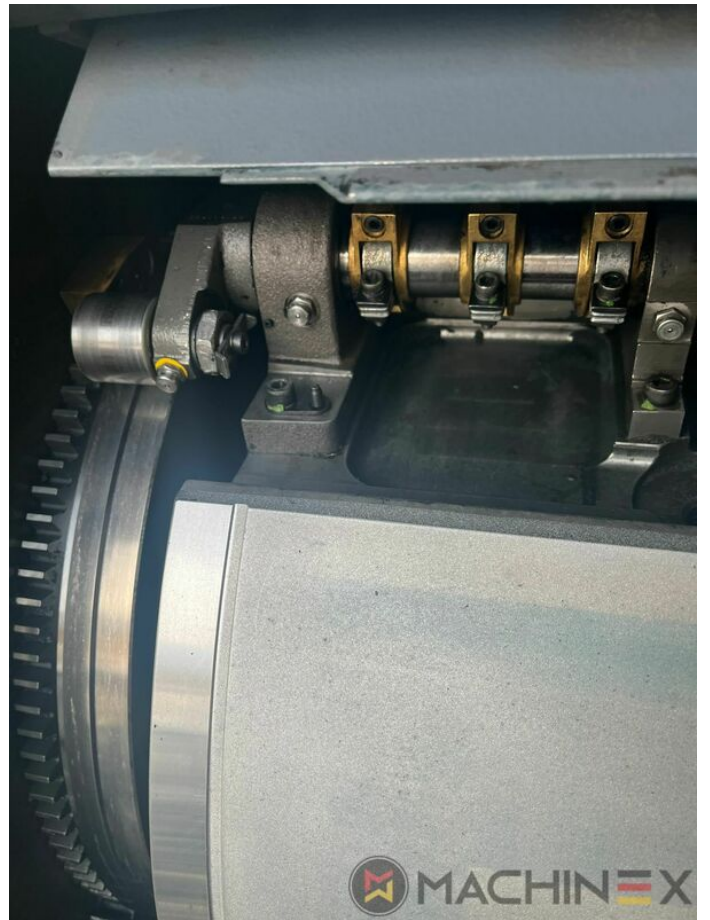

SPAIN | GERMANY | USA | ITALY | TURKEY | CHINA | BRAZIL | MEXICO | PERU

+34 682 639 187

info@machinex.com

MACHINEX