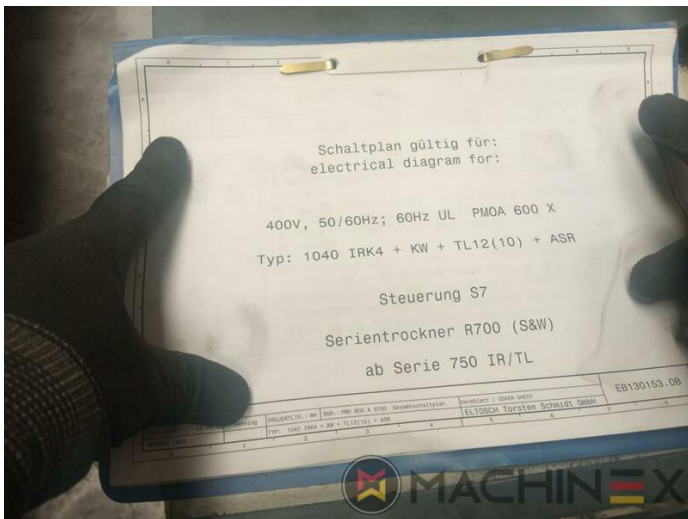

SPAIN | GERMANY | USA | ITALY | TURKEY | CHINA | BRAZIL | MEXICO | PERU

+34 682 639 187

info@machinex.com