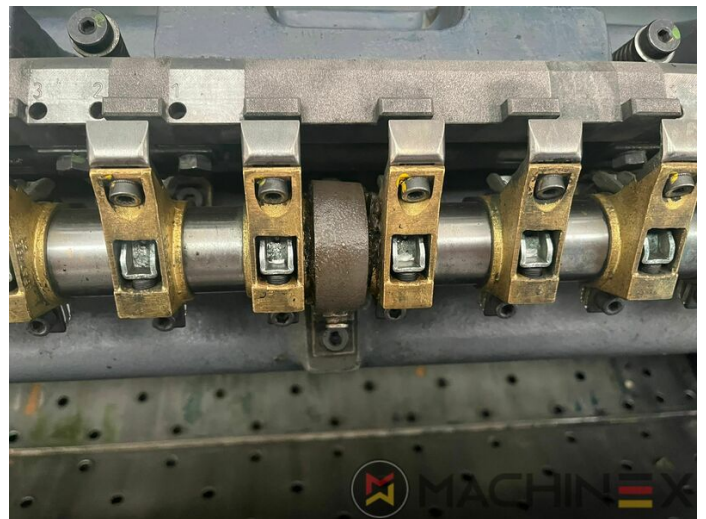

SPAIN | GERMANY | USA | ITALY | TURKEY | CHINA | BRAZIL | MEXICO | PERU

+34 682 639 187

info@machinex.com

MACHINEX