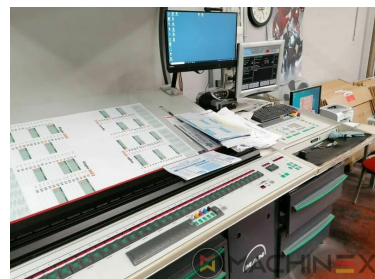

2007 | MAN ROLAND R 704 3B P LV HIPRINT

+ USED PRINTING MACHINES 年: 2007 4 COLOR + COATER

打印机说明

设备

- Chromed impression cylinders
- Grafix Hitronic powder spray
- Quick Change coating
- ROLAND DELTAMATIC dampening system
- Preset - automatic size device
- TECHNOTRANS
- APL automated plate loading (fully automatic)
- Automatic blanket, roller and impression-cylinder washing device
- ITC Ink temperature control
- High Pile delivery
- Electromechanical double sheet control
- LCS and Quickstart
- RCI Remote Ink Control with CCI
- HiPrint Model
- Steel Plate in feeder and Delivery